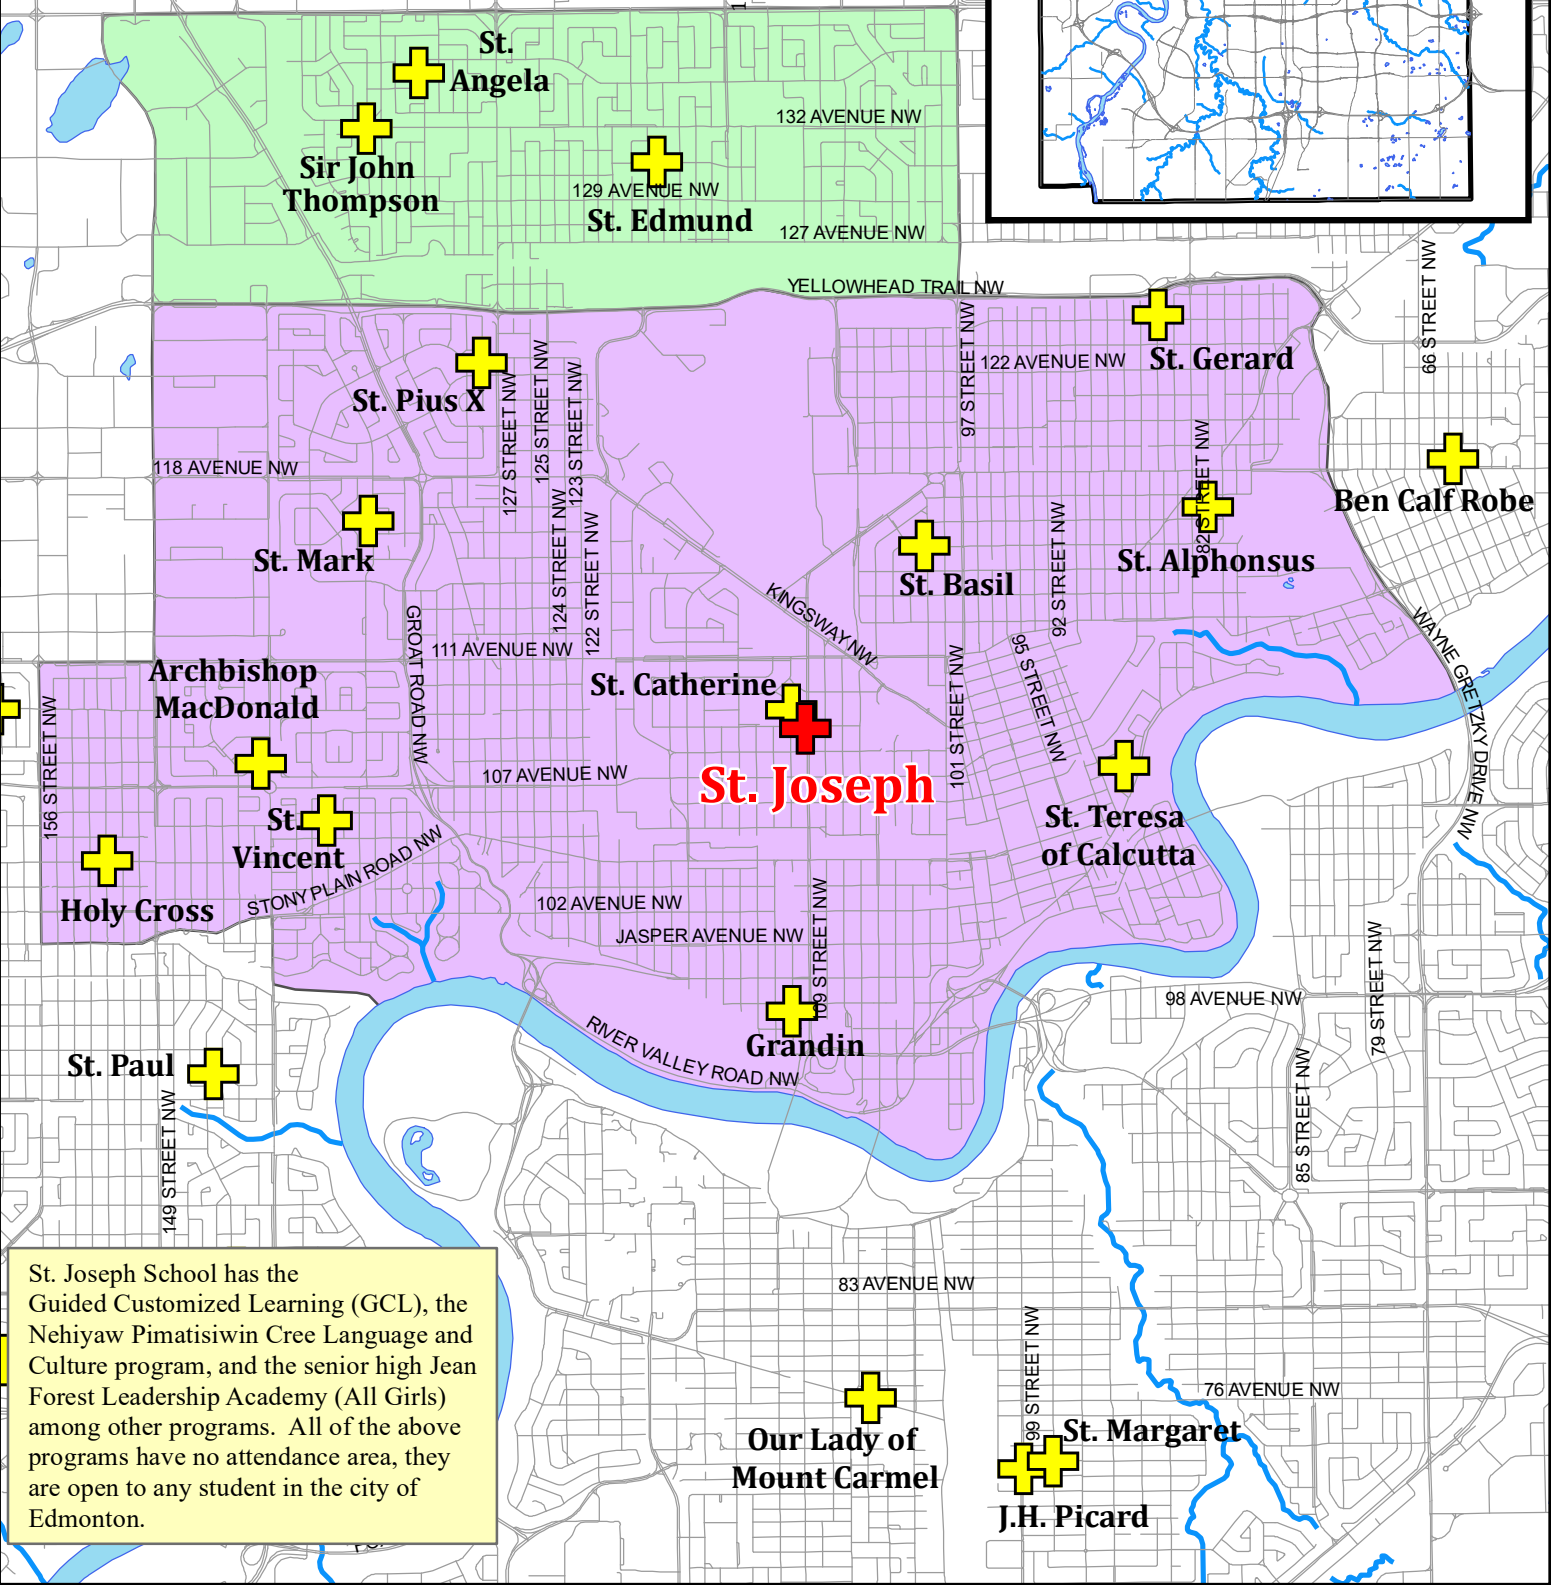

EDMONTON
CATHOLIC
SCHOOLS

St. Joseph Attendance Area

Legend

- Senior High Boundary St. Joseph
- Double Designated Archbishop O'Leary/St. Joseph

St. Joseph

St. Joseph School has the Guided Customized Learning (GCL), the Nehiyaw Pimatisiwin Cree Language and Culture program, and the senior high Jean Forest Leadership Academy (All Girls) among other programs. All of the above programs have no attendance area, they are open to any student in the city of Edmonton.