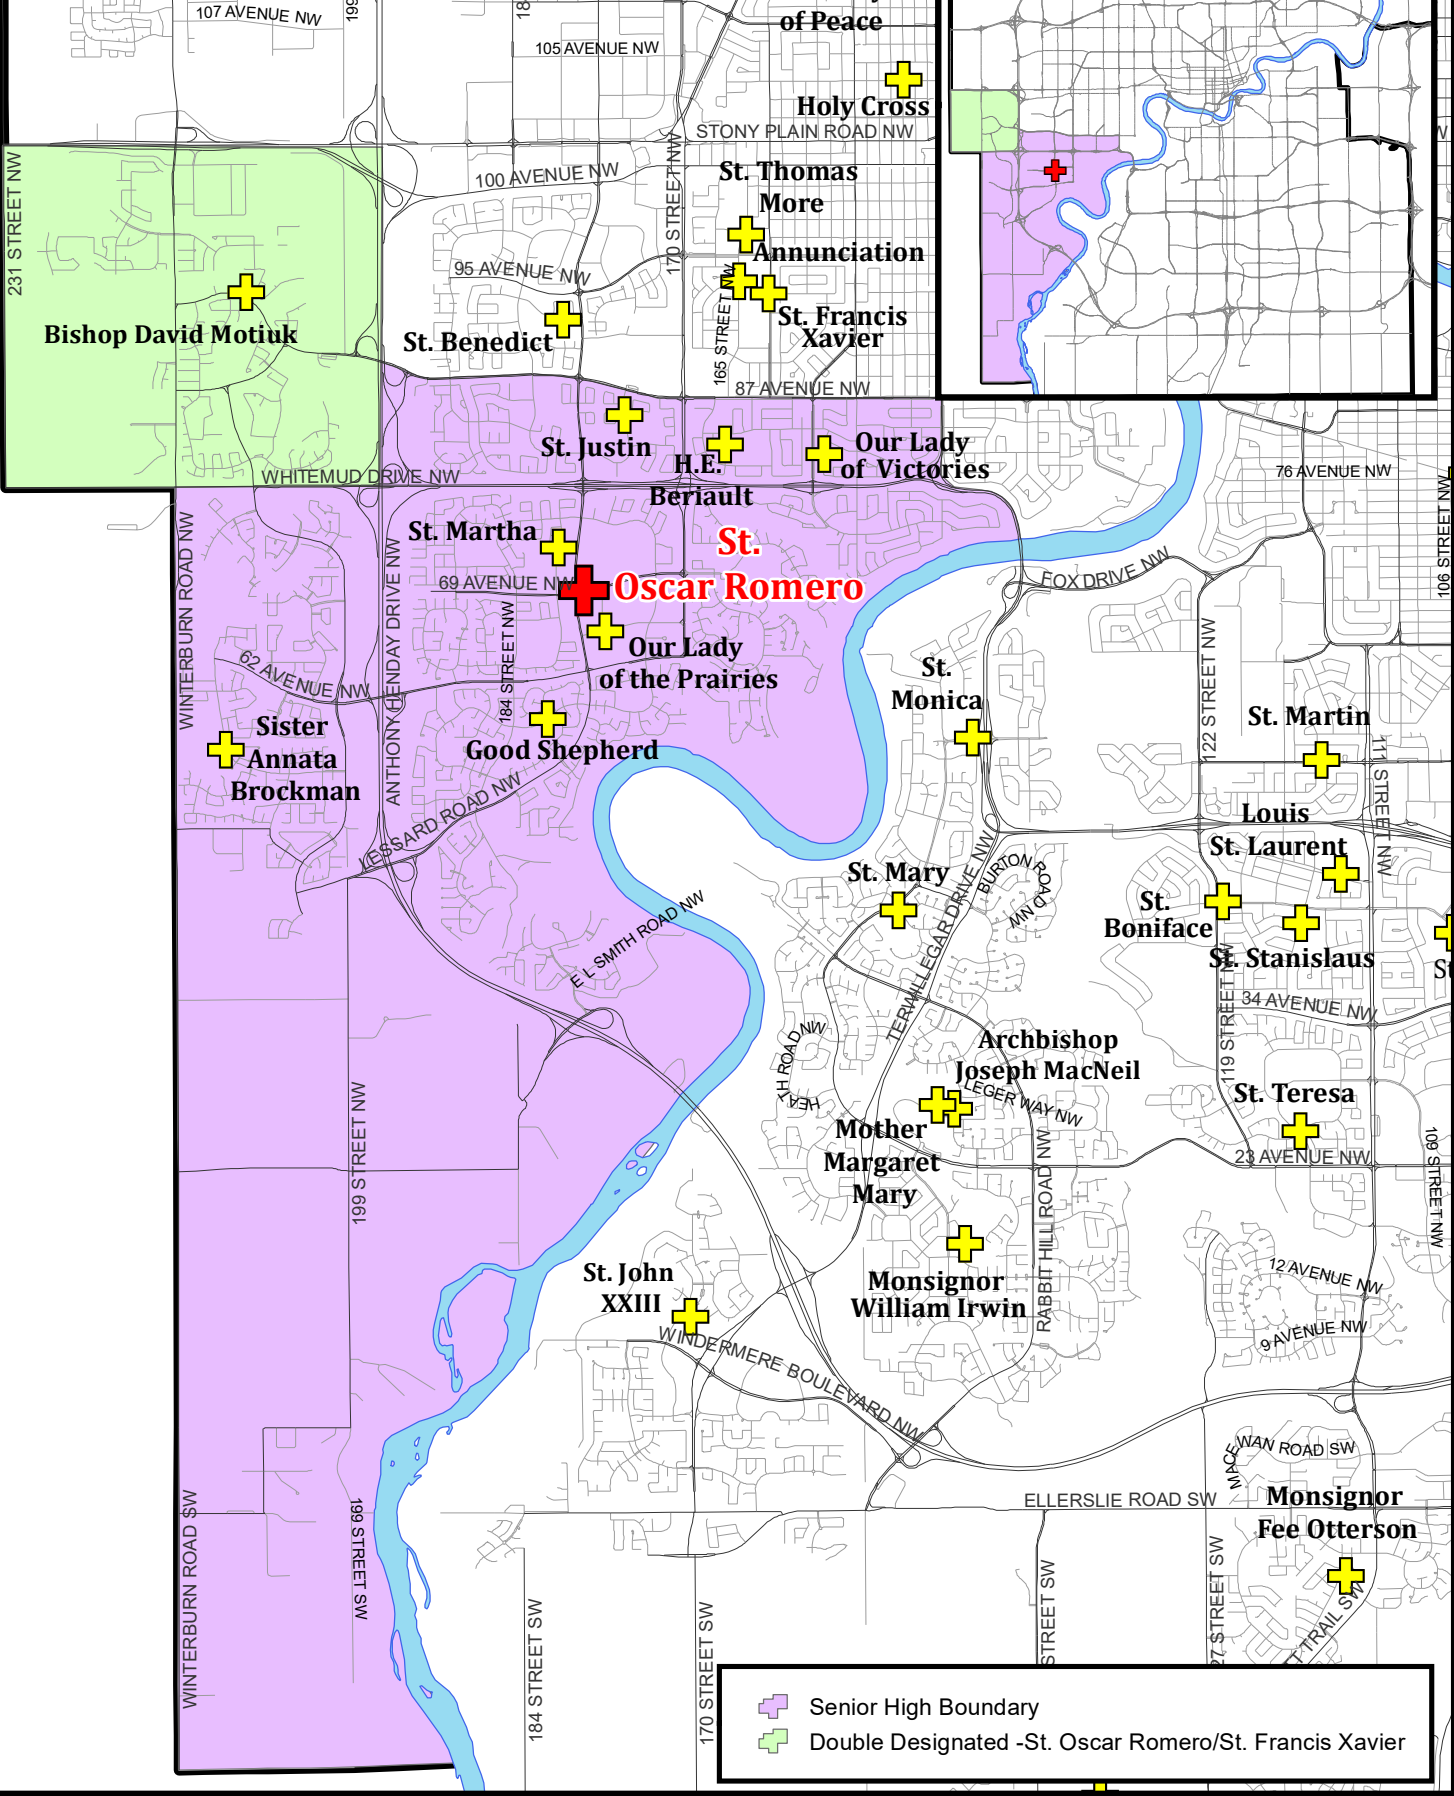

EDMONTON
CATHOLIC
SCHOOLS

St. Oscar Romero

Attendance Area

Effective 2020 - 2021

- ✚ Senior High Boundary
- ✚ Double Designated -St. Oscar Romero/St. Francis Xavier