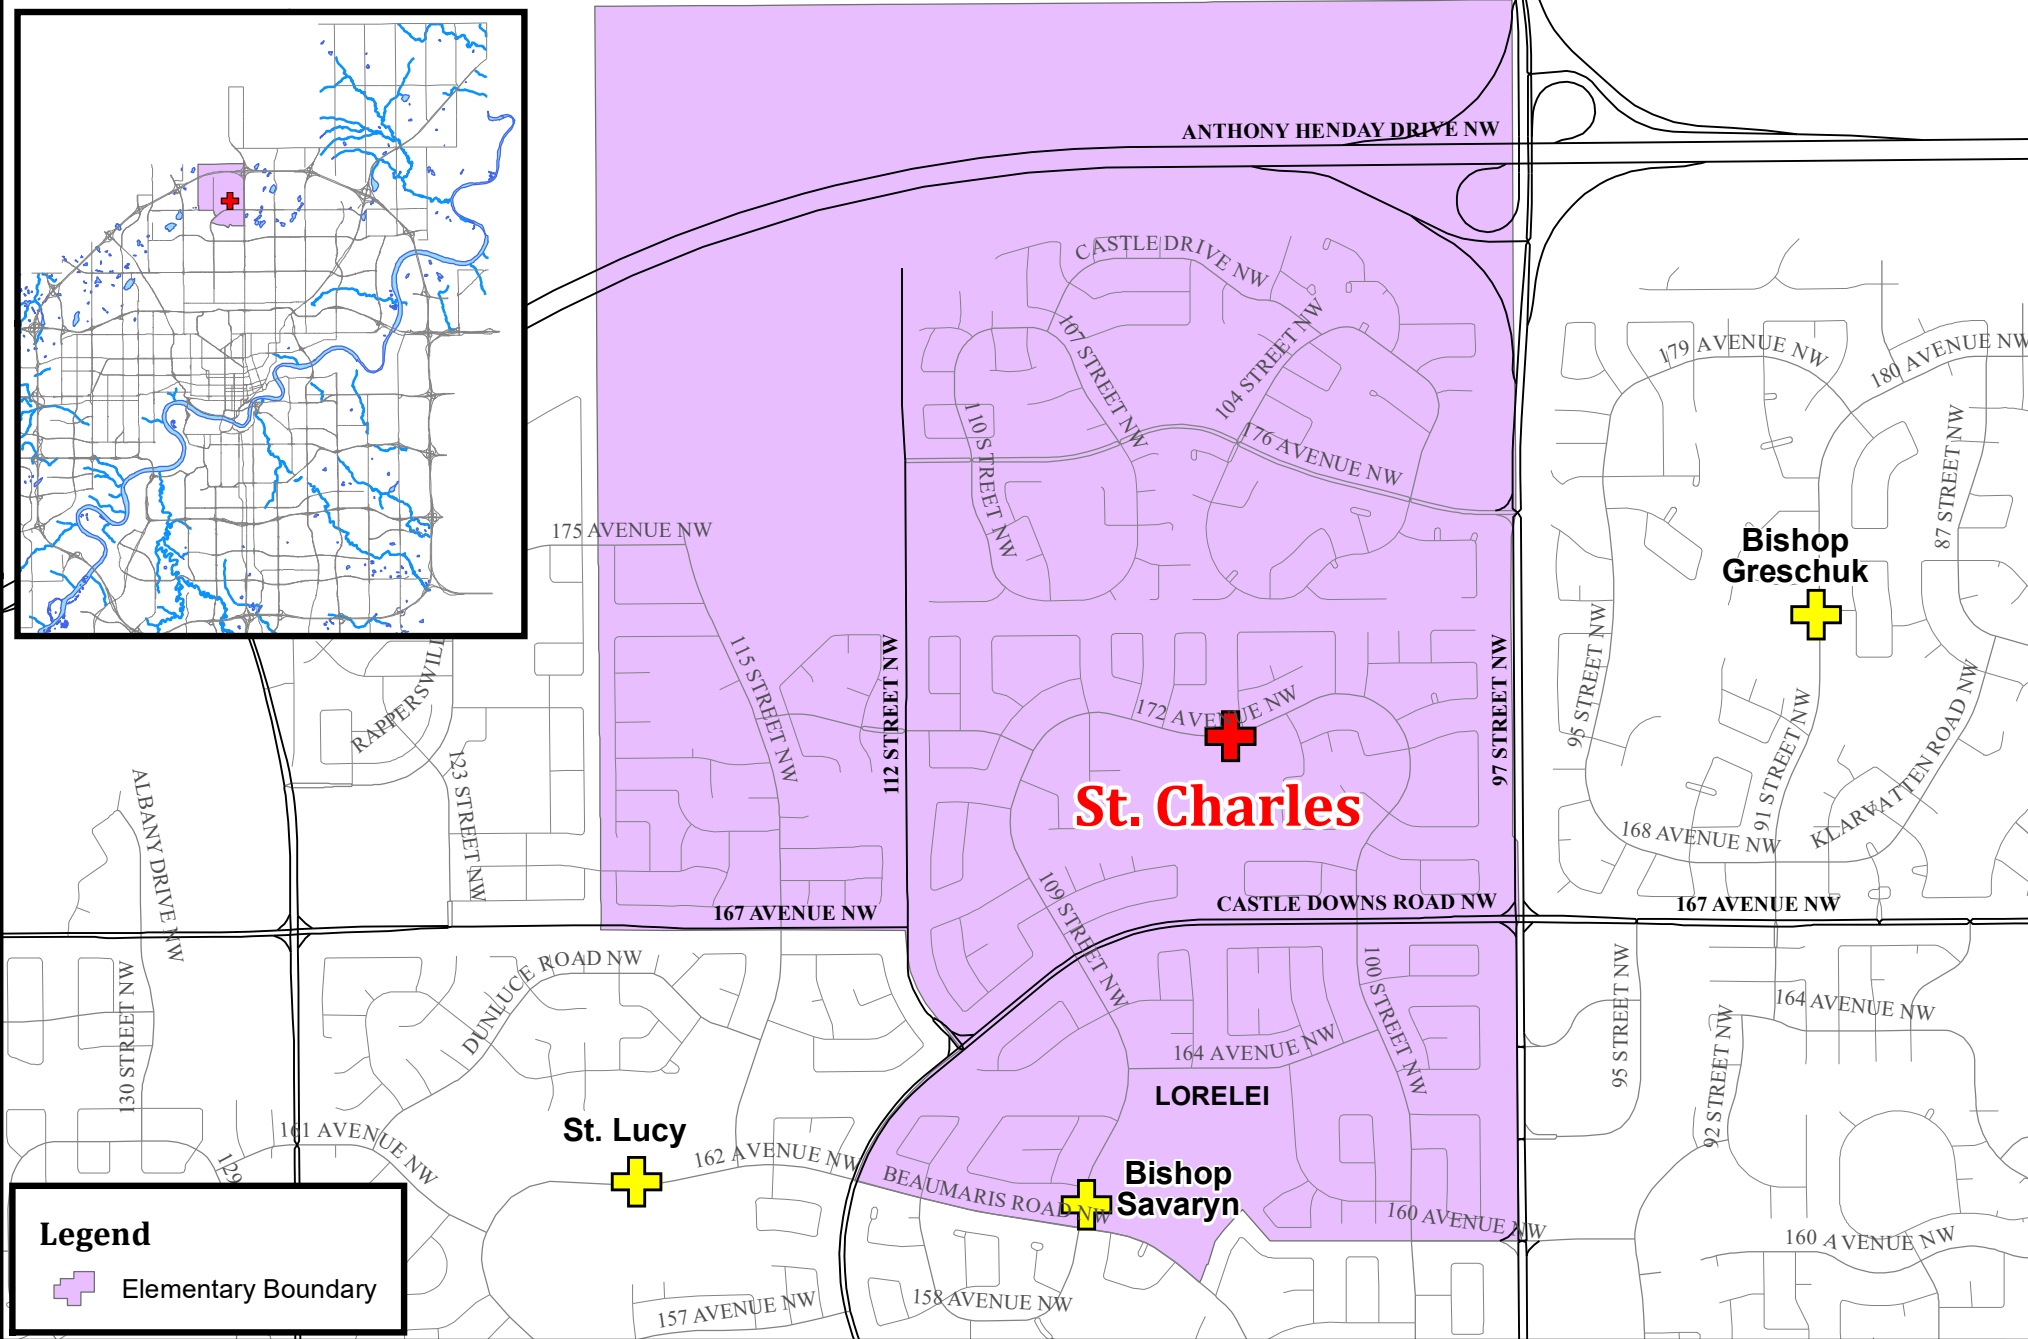

EDMONTON  
CATHOLIC  
SCHOOLS

# St. Charles Elementary

Attendance Area

\*Effective 2020 - 2021\*

**Legend**

 Elementary Boundary