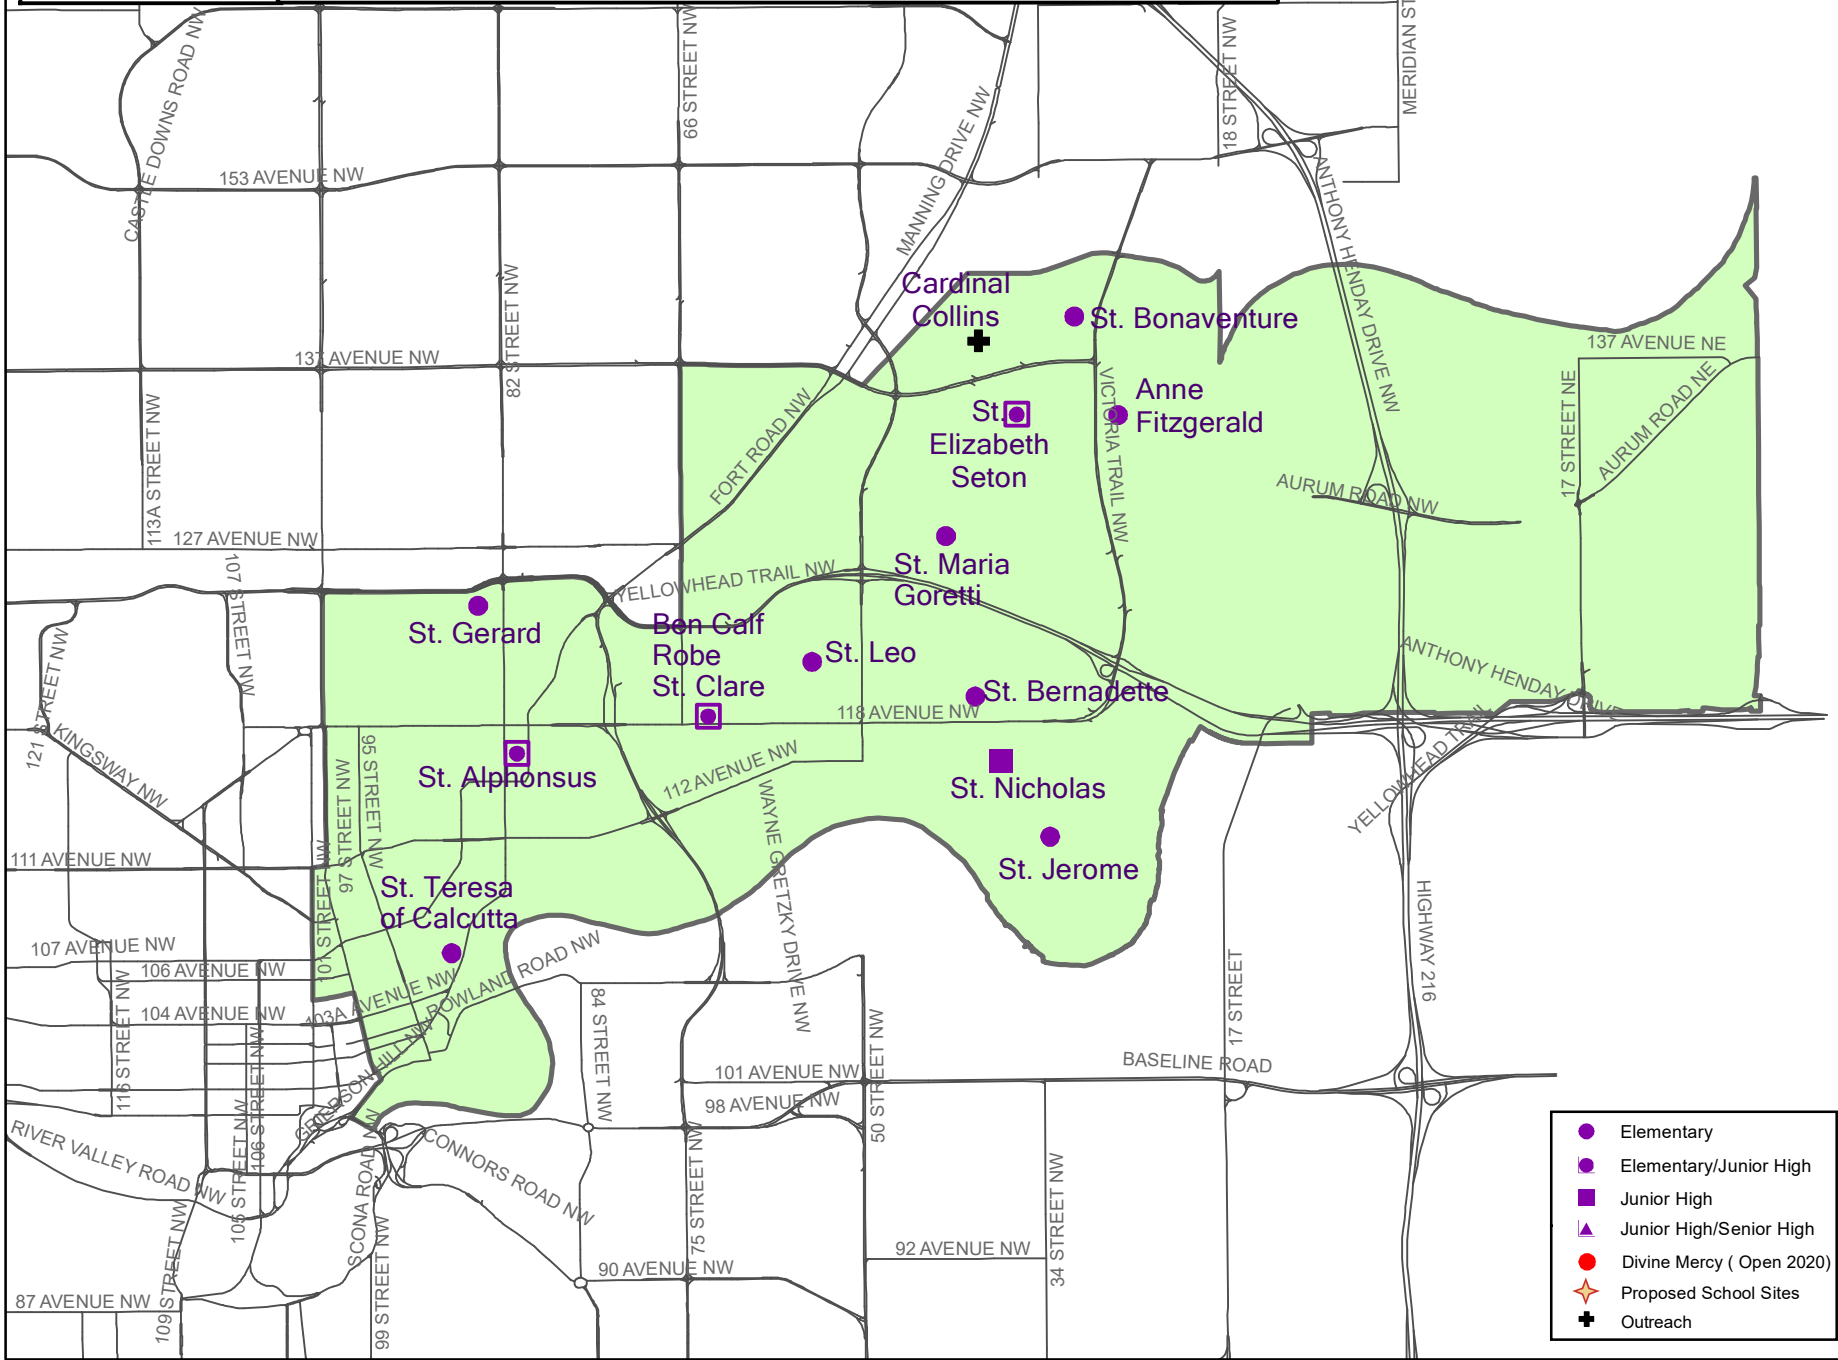

BEVERLY-CLAREVIEW/HIGHLANDS NORWOOD

- Elementary
- Elementary/Junior High
- Junior High
- ▲ Junior High/Senior High
- Divine Mercy (Open 2020)
- ★ Proposed School Sites
- + Outreach