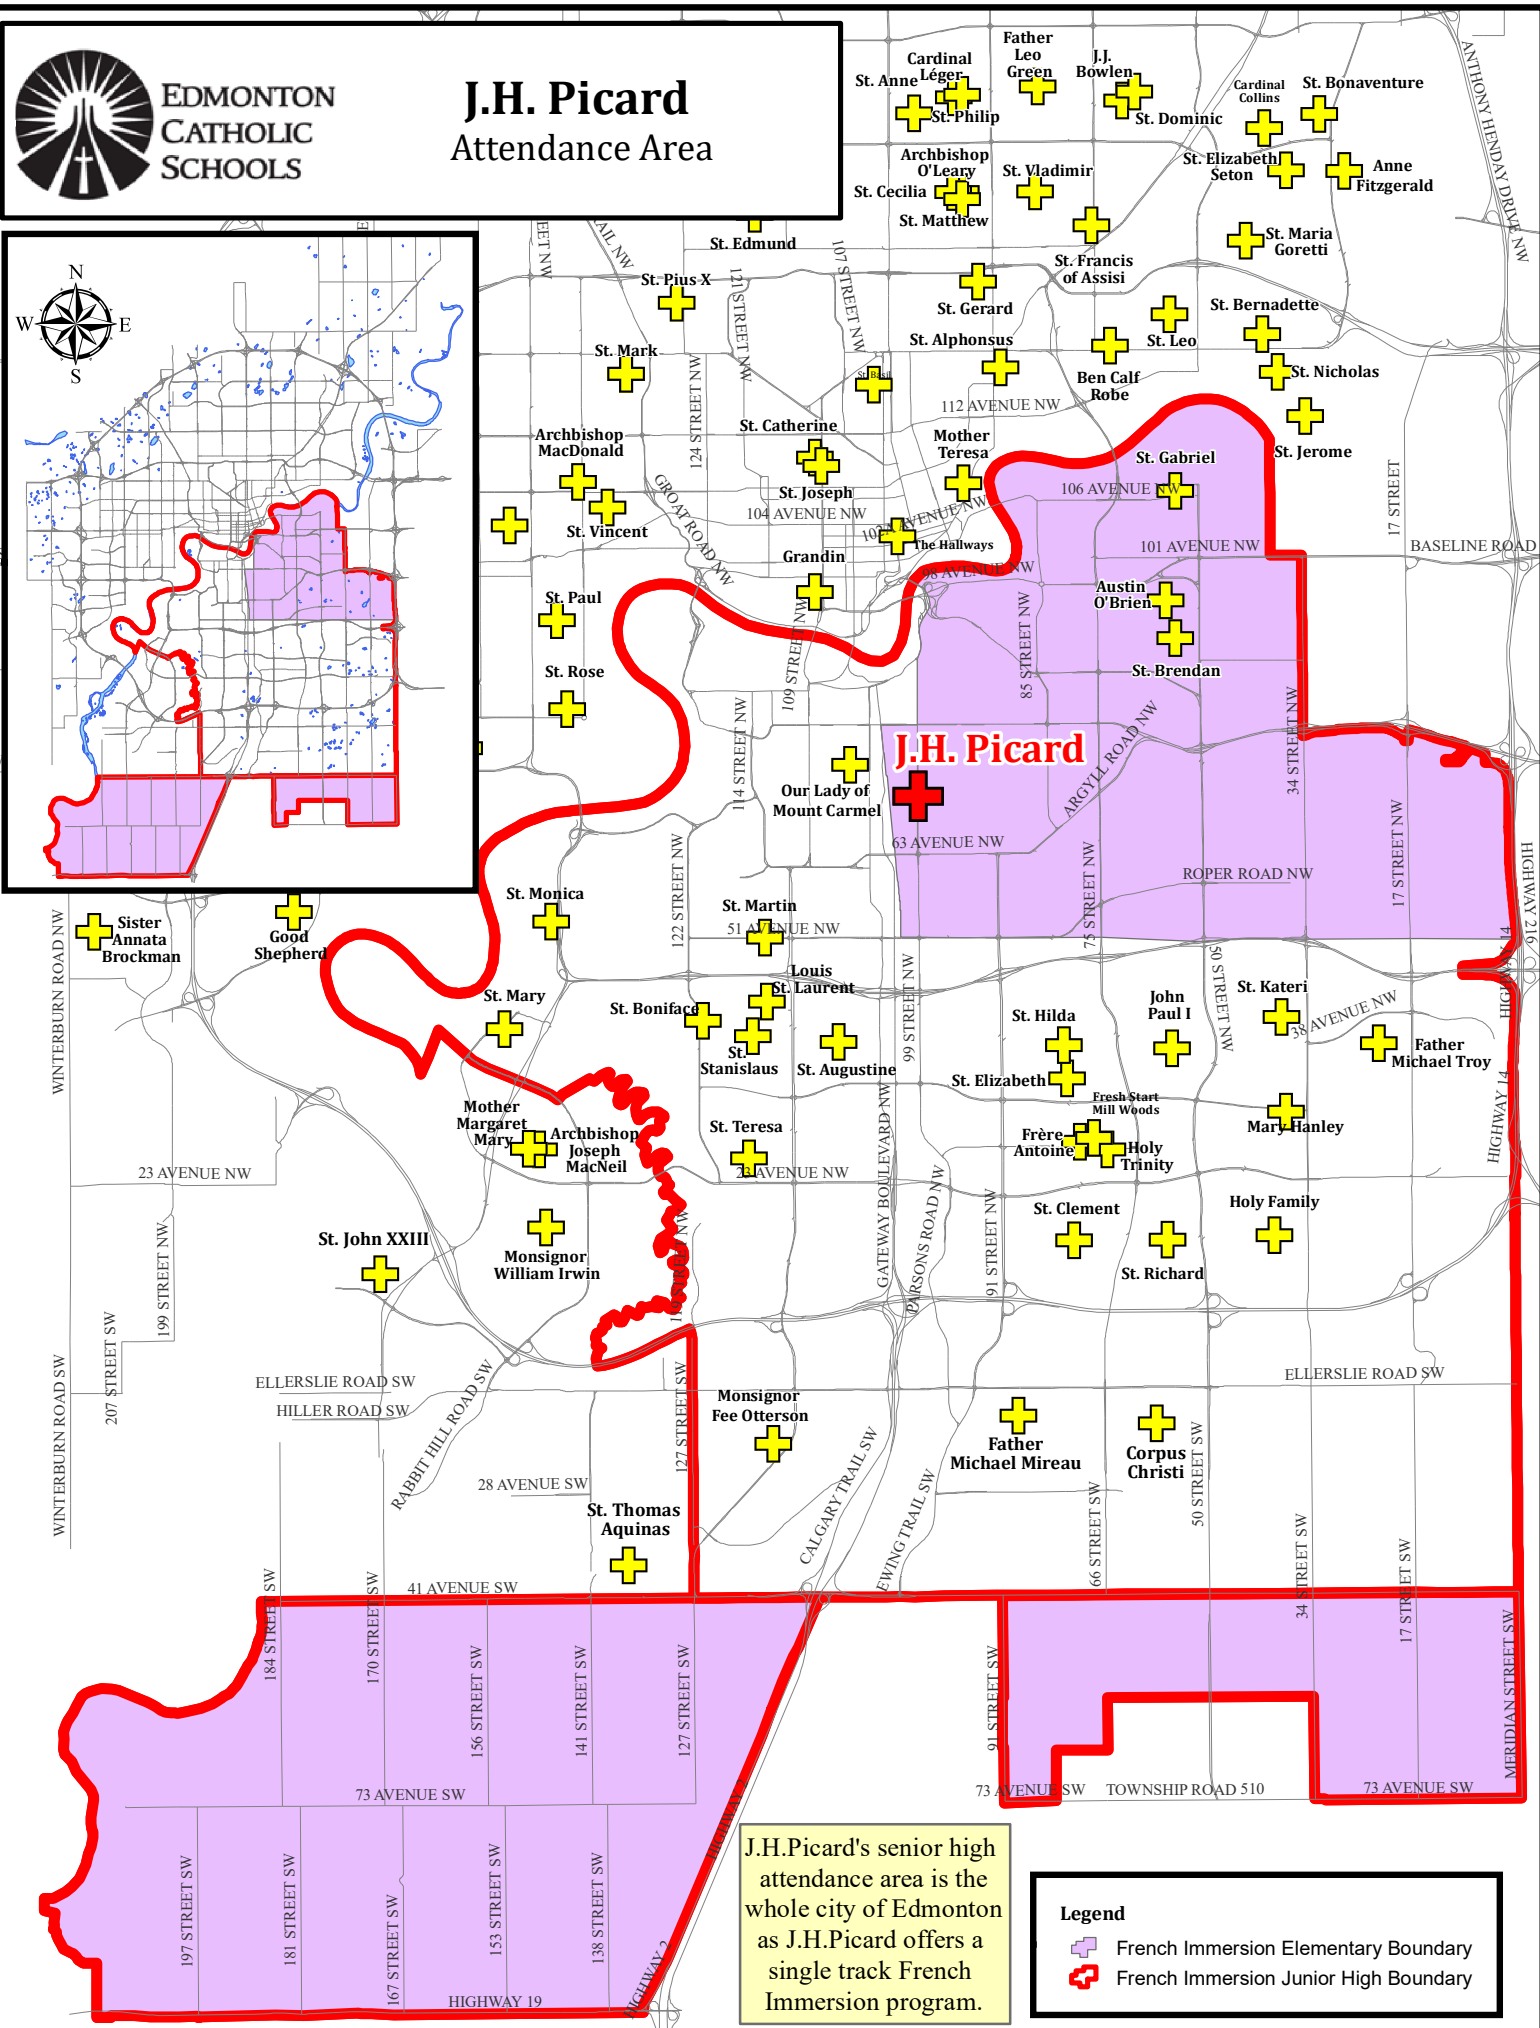

**EDMONTON  
CATHOLIC  
SCHOOLS**

# J.H. Picard Attendance Area

J.H. Picard's senior high attendance area is the whole city of Edmonton as J.H. Picard offers a single track French Immersion program.

**Legend**

-  French Immersion Elementary Boundary
-  French Immersion Junior High Boundary