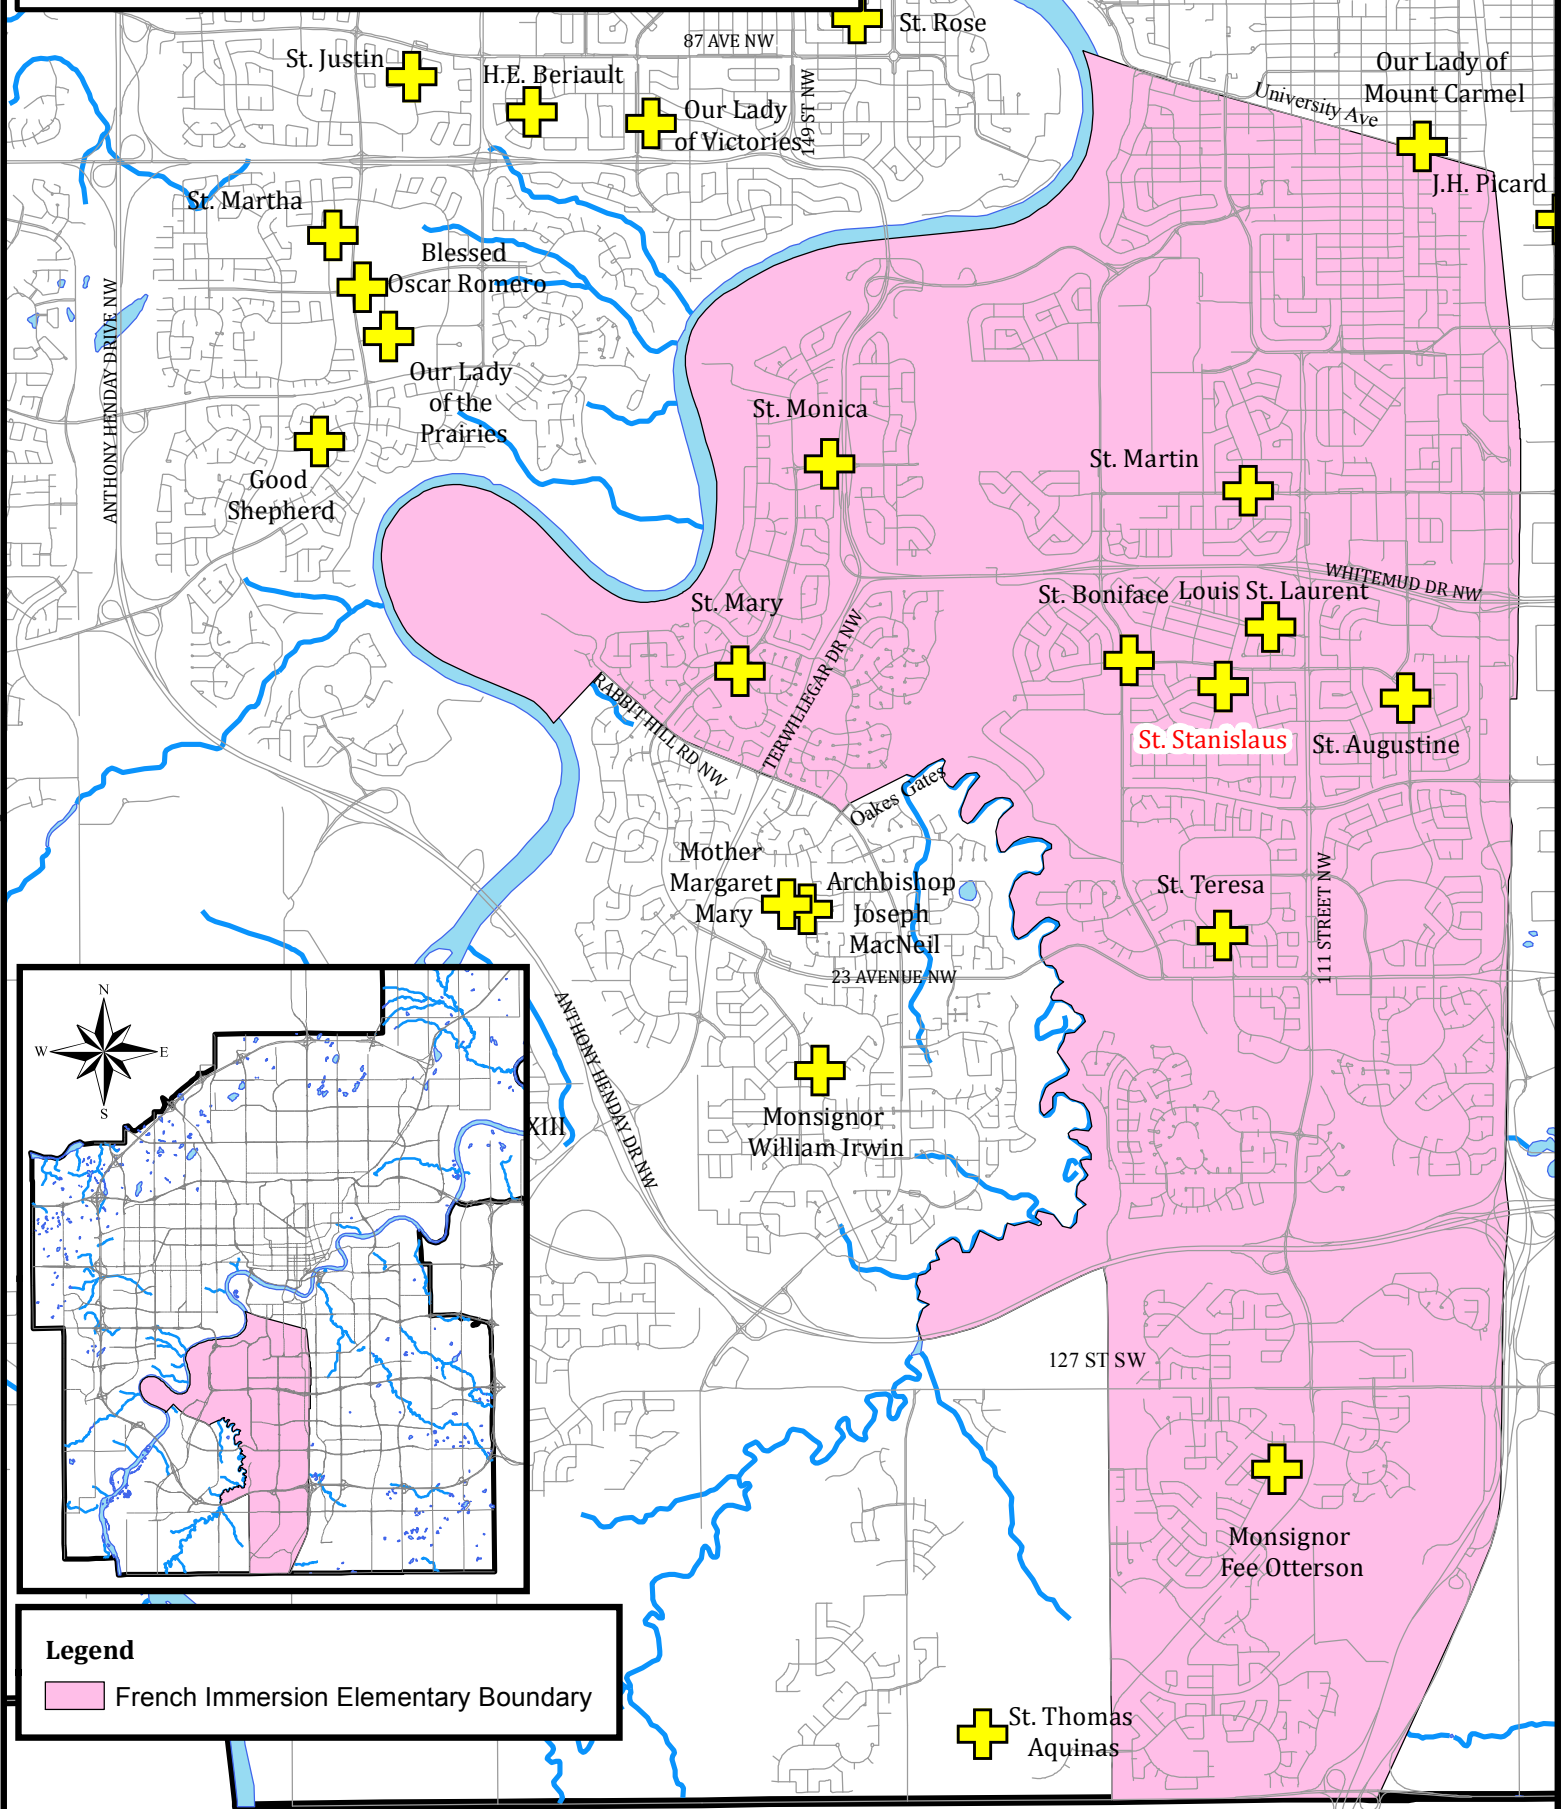

EDMONTON
CATHOLIC
SCHOOLS

St. Stanislaus Attendance Area

Legend

French Immersion Elementary Boundary