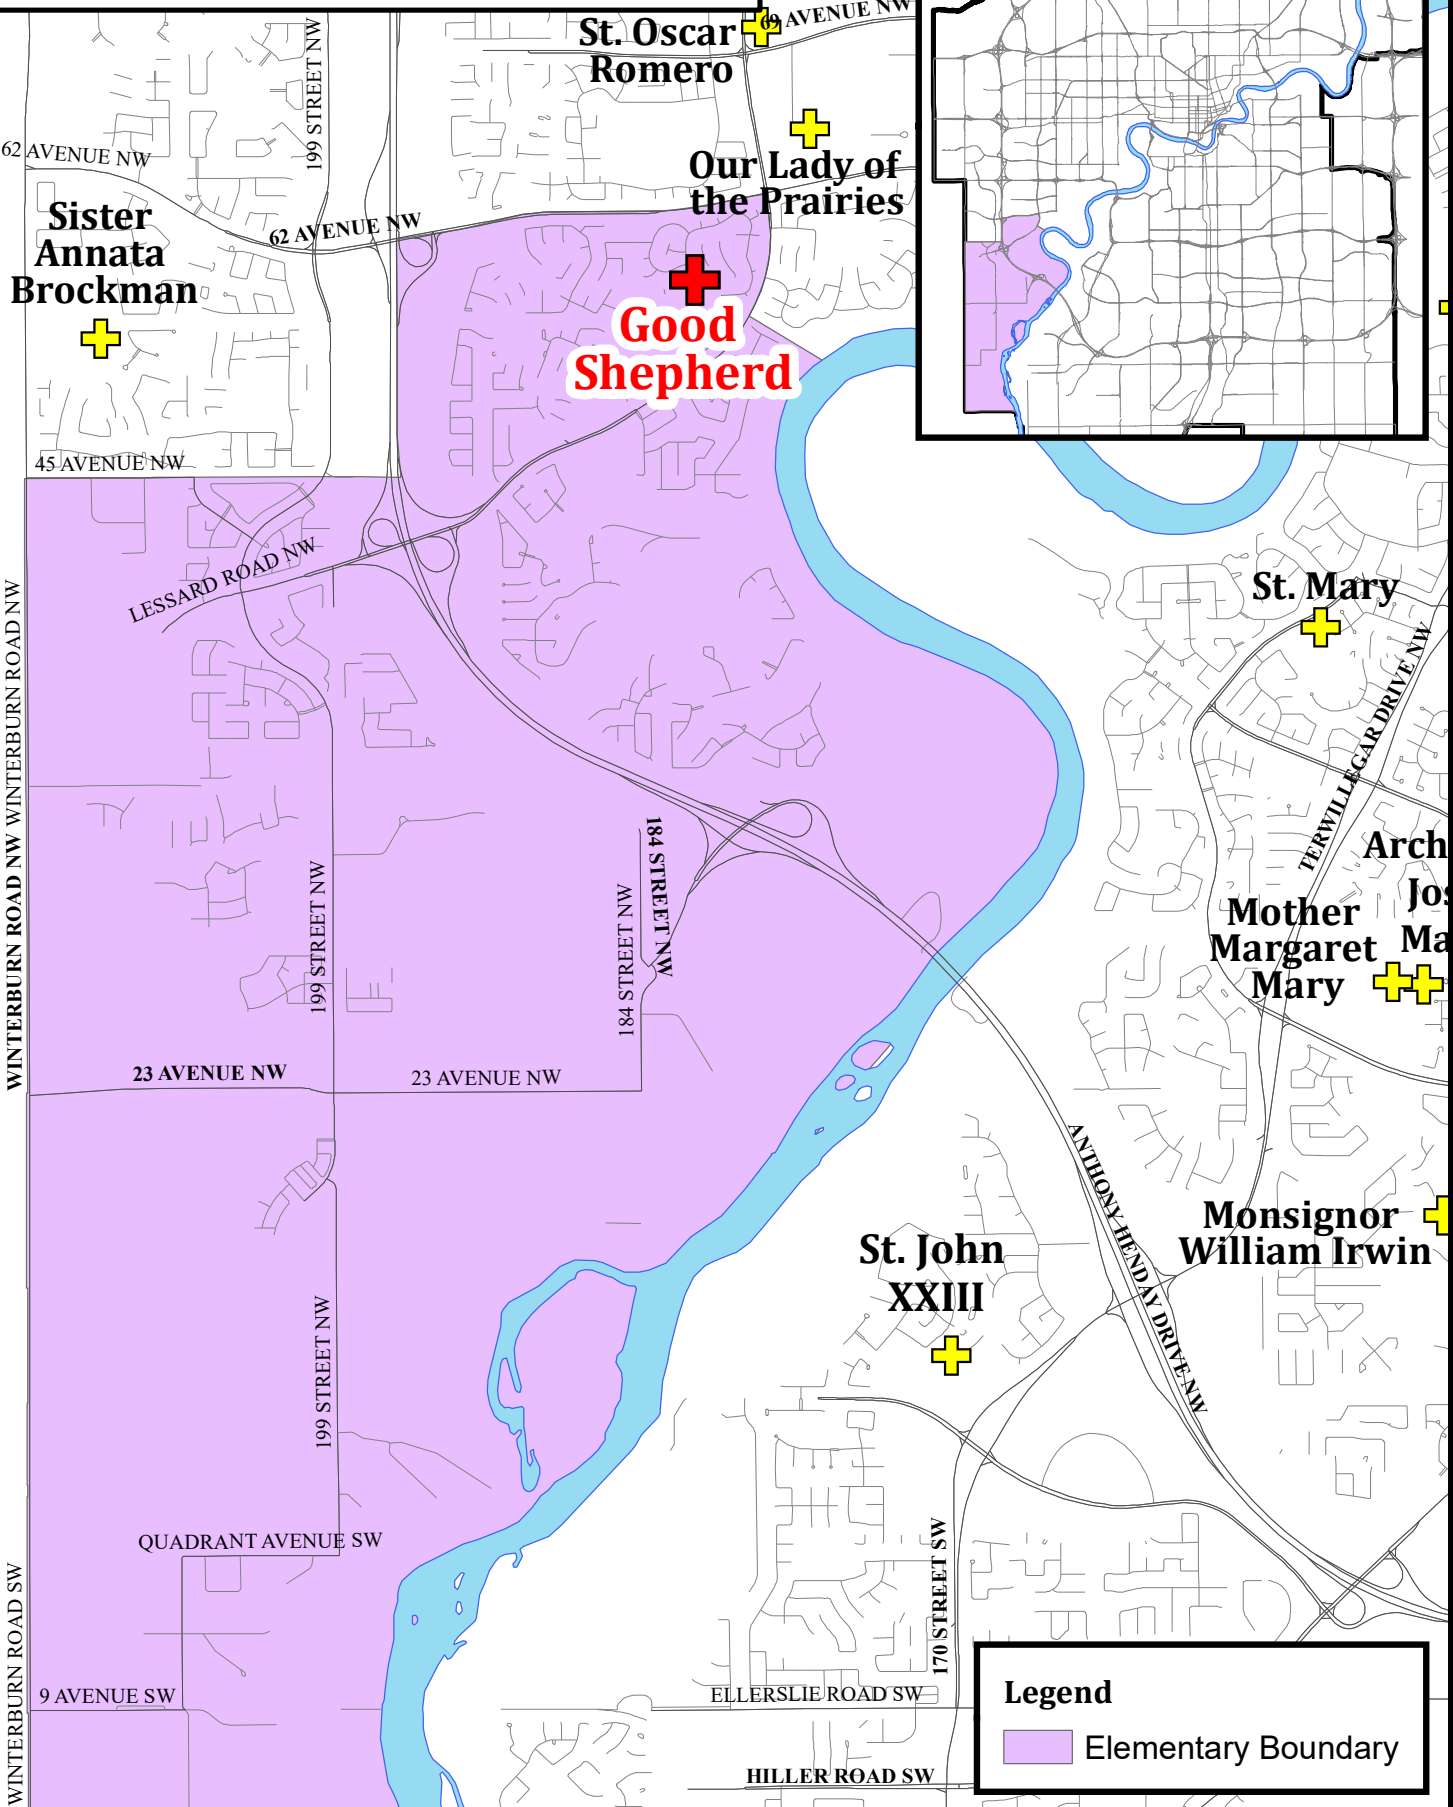

EDMONTON  
CATHOLIC  
SCHOOLS

# Good Shepherd

Attendance Area

\*Effective 2020 - 2021\*

**Legend**

- Elementary Boundary