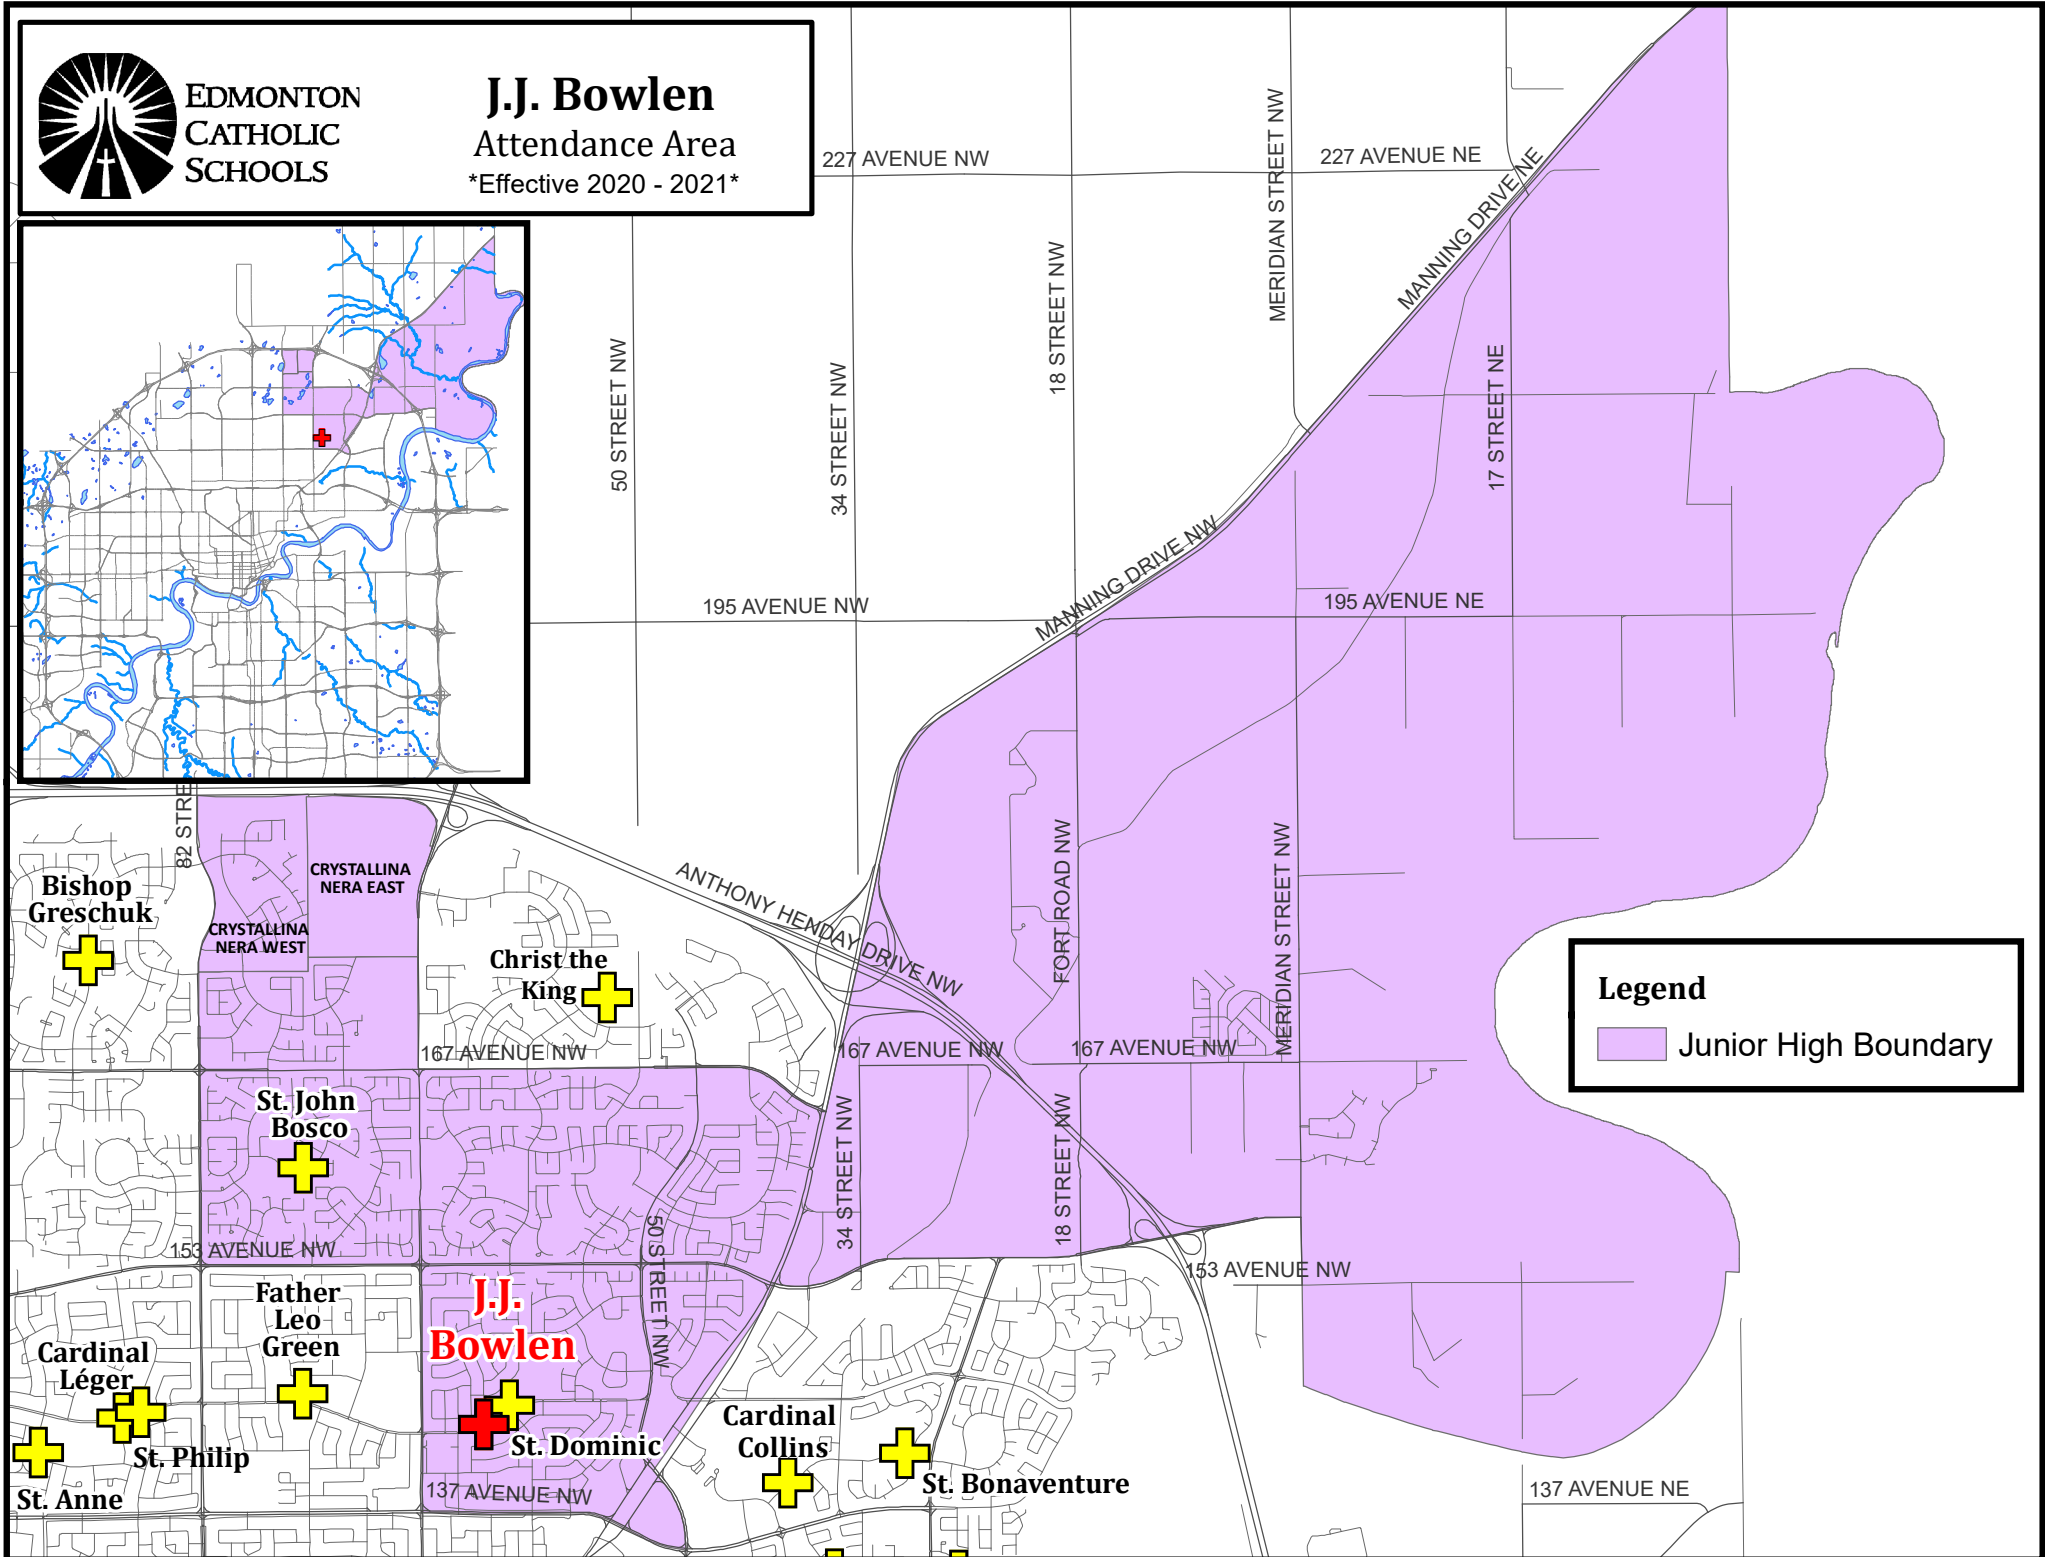

EDMONTON
CATHOLIC
SCHOOLS

J.J. Bowlen

Attendance Area
Effective 2020 - 2021

Legend

- Junior High Boundary