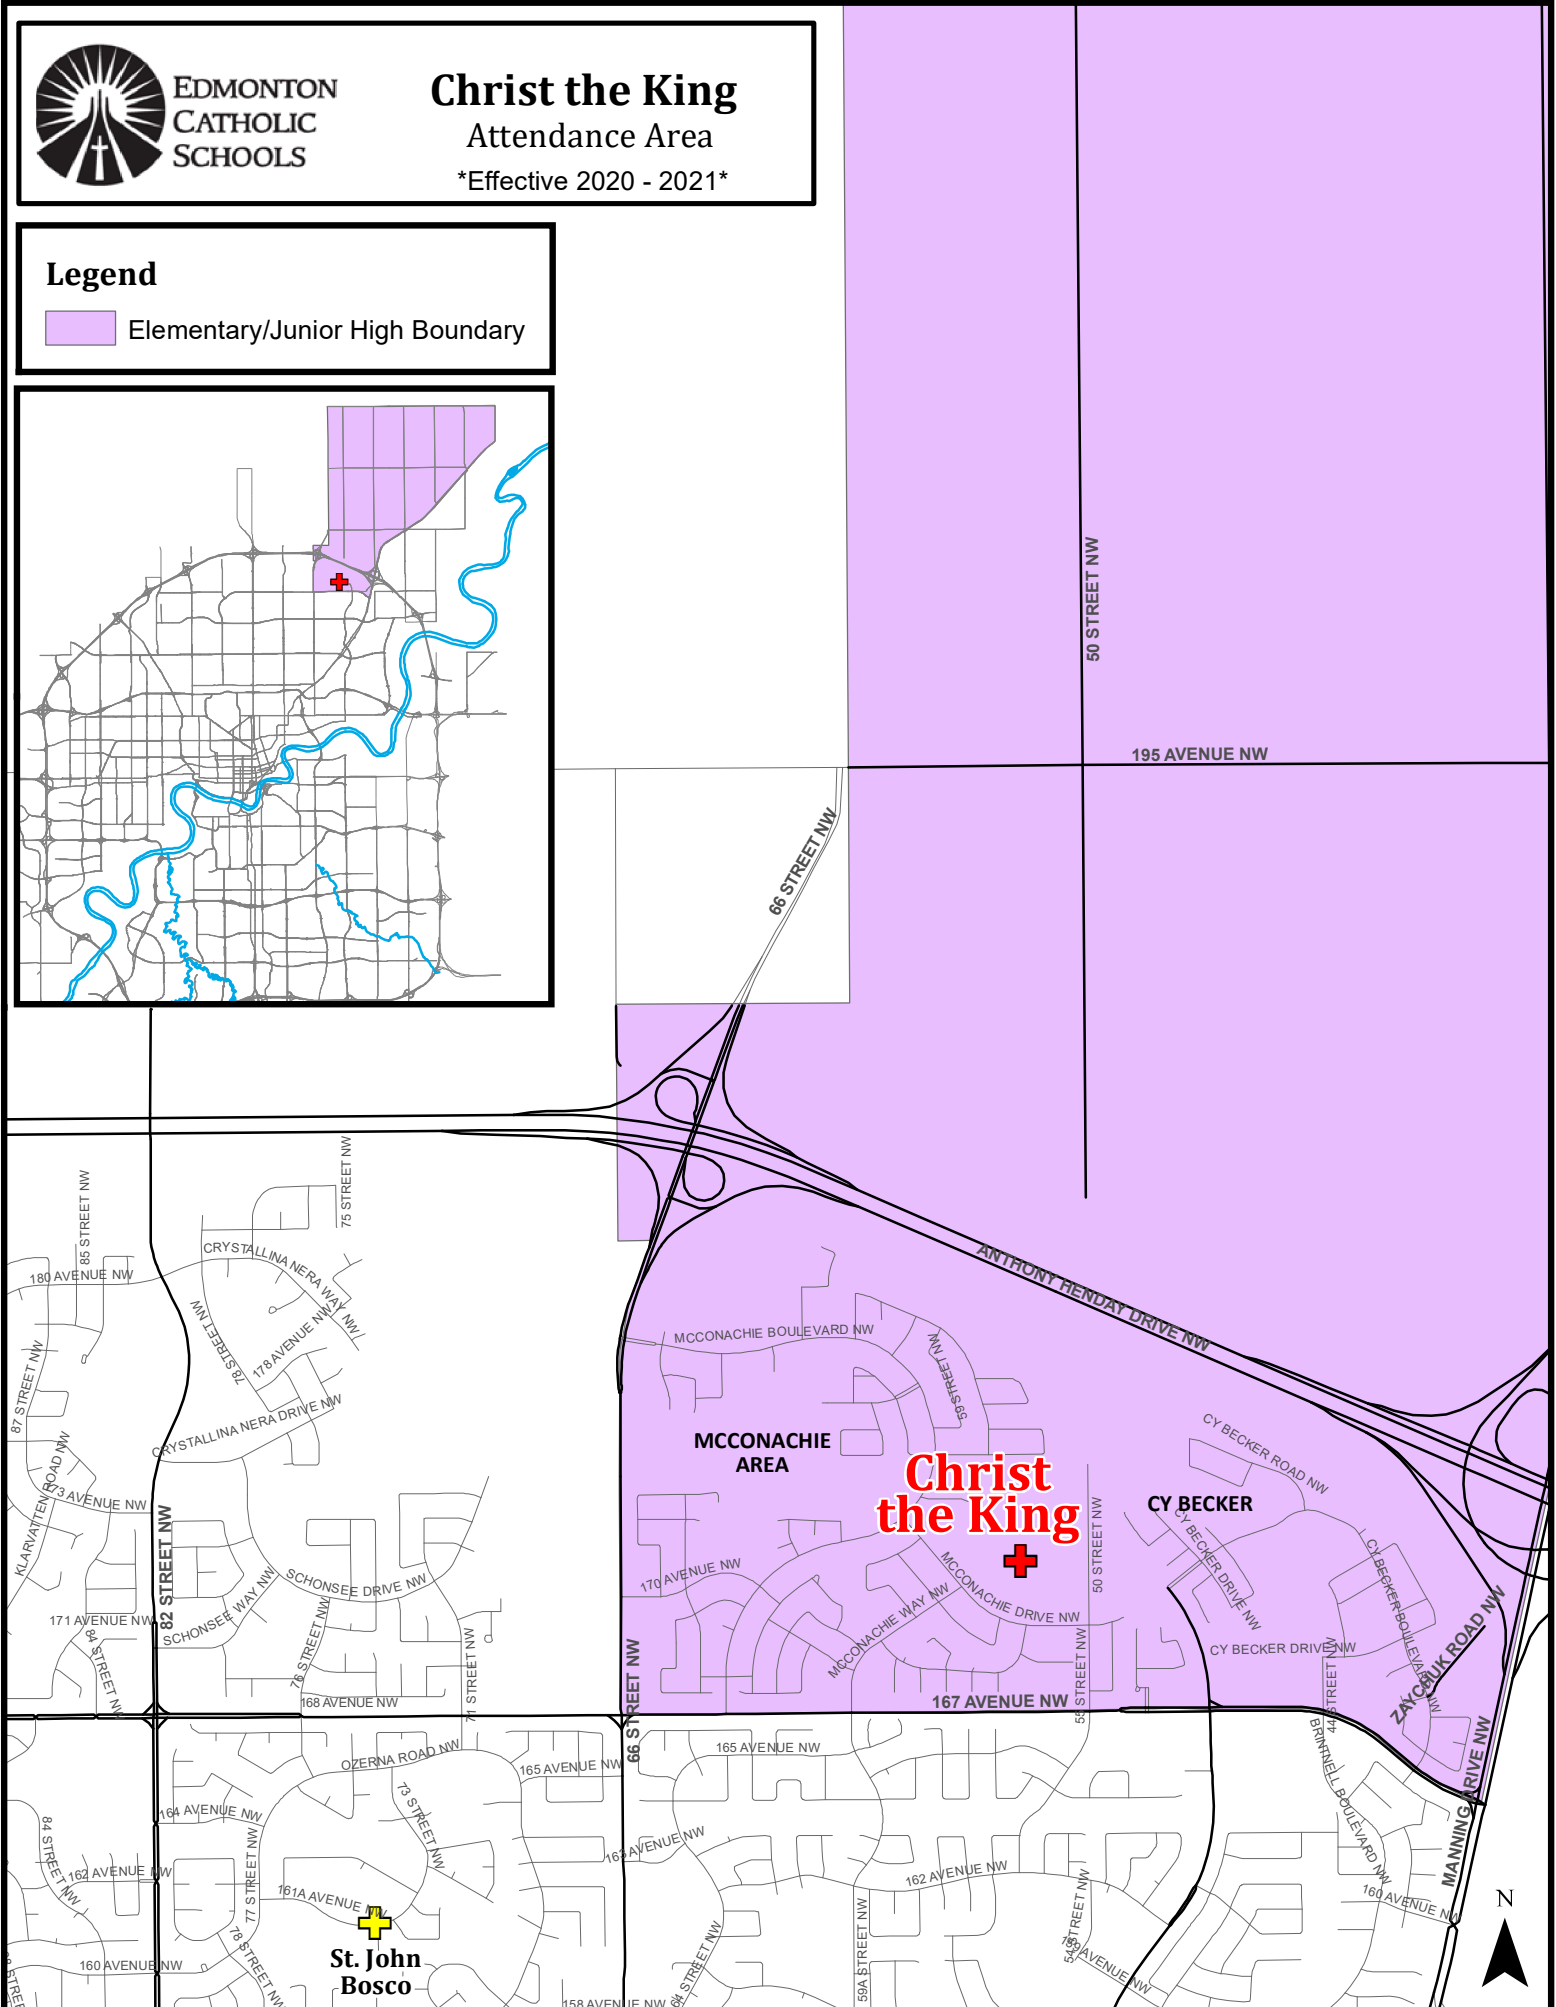

# Christ the King

Attendance Area

\*Effective 2020 - 2021\*

## Legend

Elementary/Junior High Boundary

**Christ  
the King**

**MCCONACHIE  
AREA**

**CY BECKER**

**St. John  
Bosco**