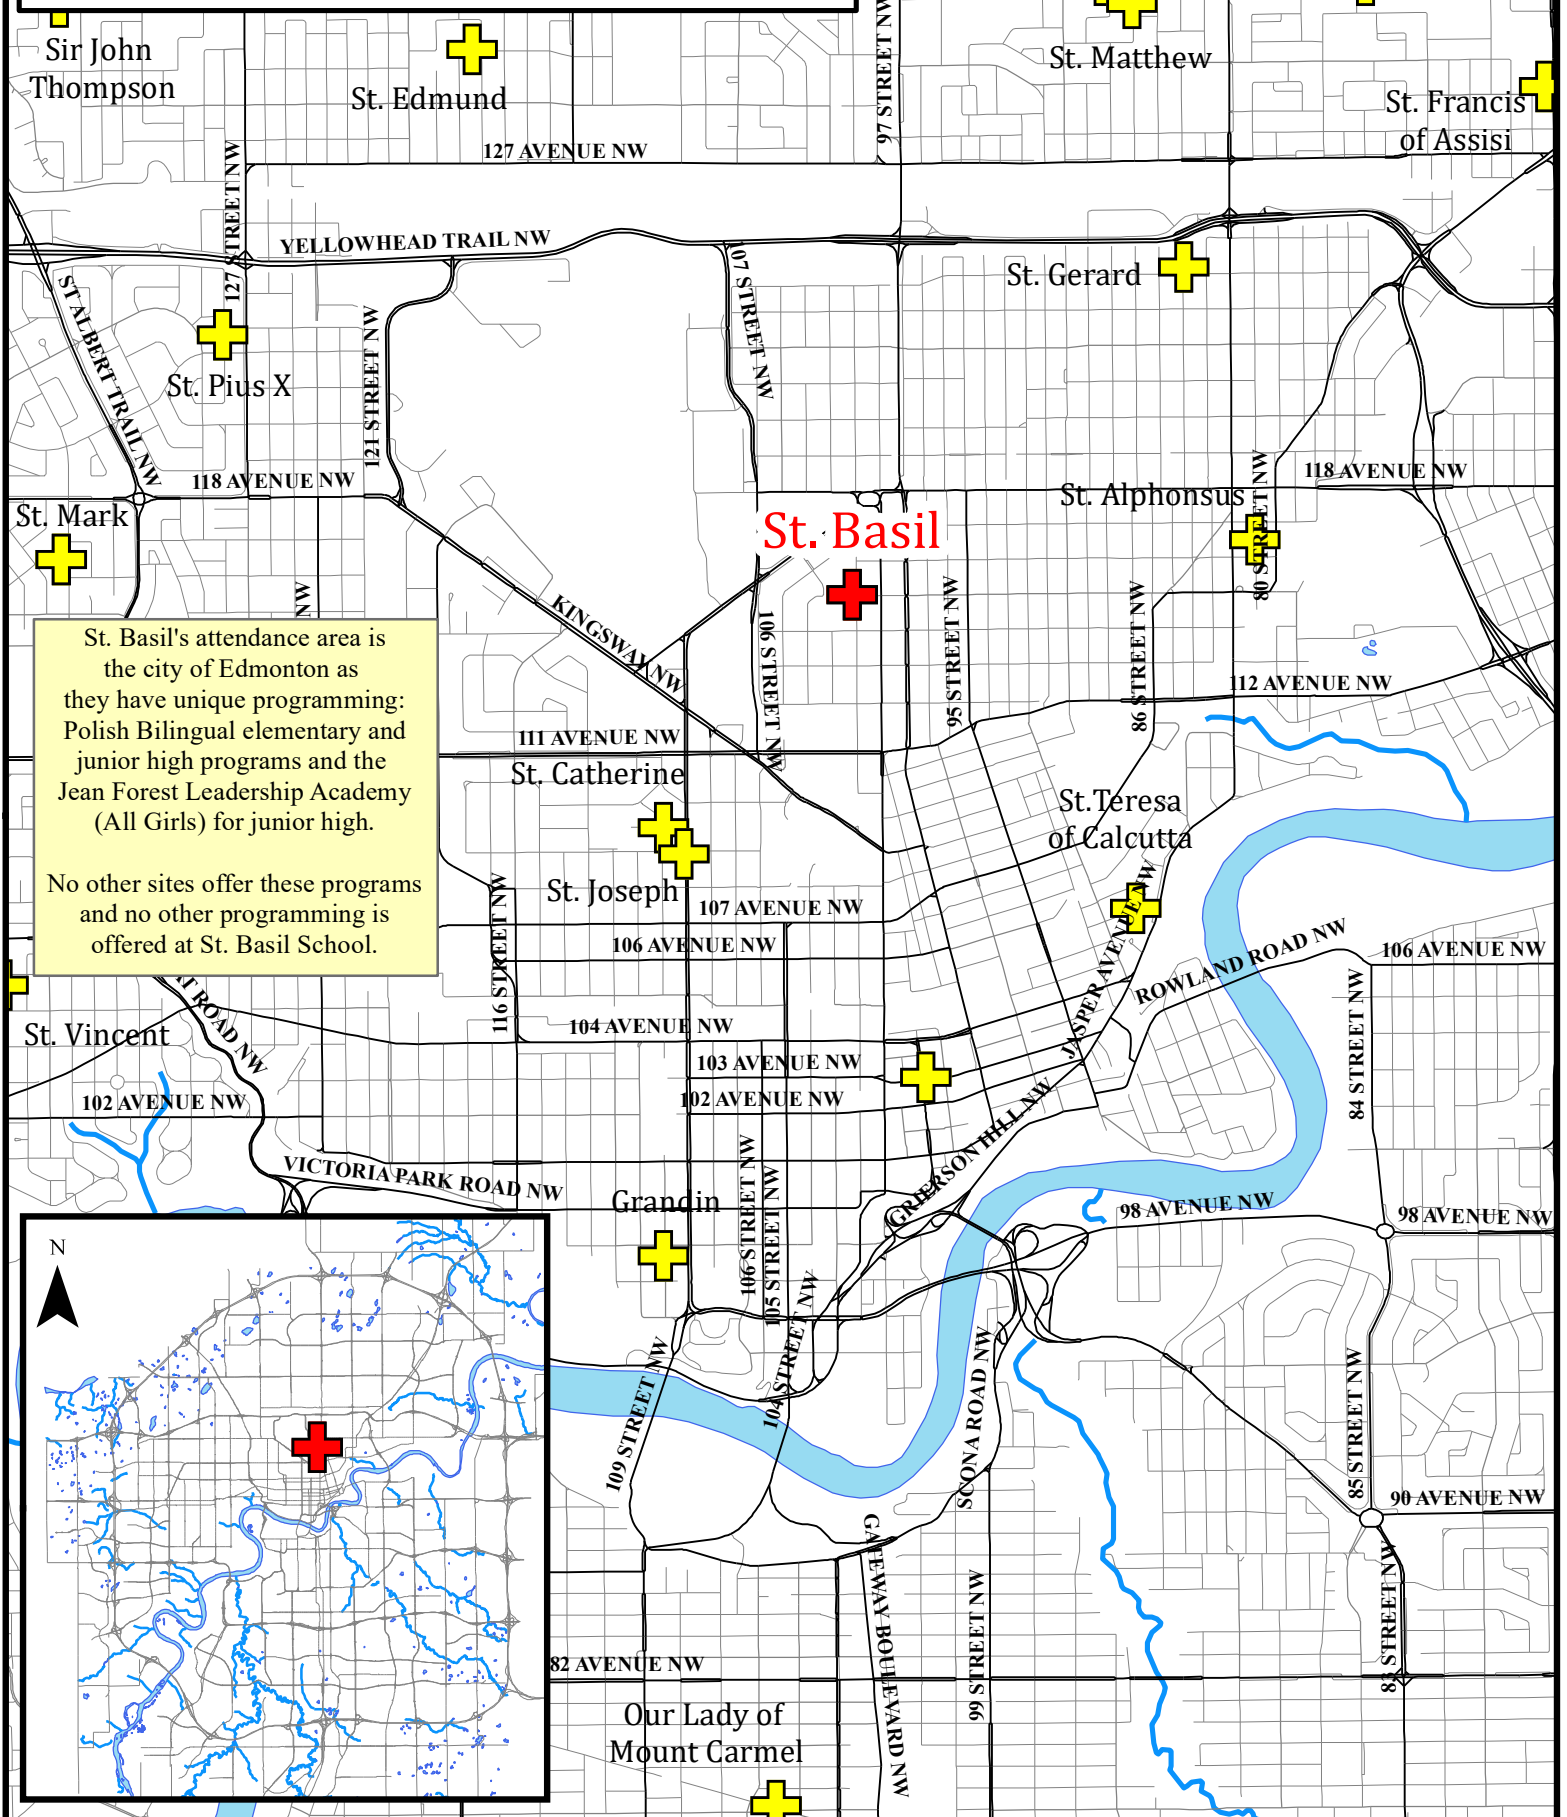

EDMONTON
CATHOLIC
SCHOOLS

St. Basil

Attendance Area

St. Basil's attendance area is the city of Edmonton as they have unique programming: Polish Bilingual elementary and junior high programs and the Jean Forest Leadership Academy (All Girls) for junior high.