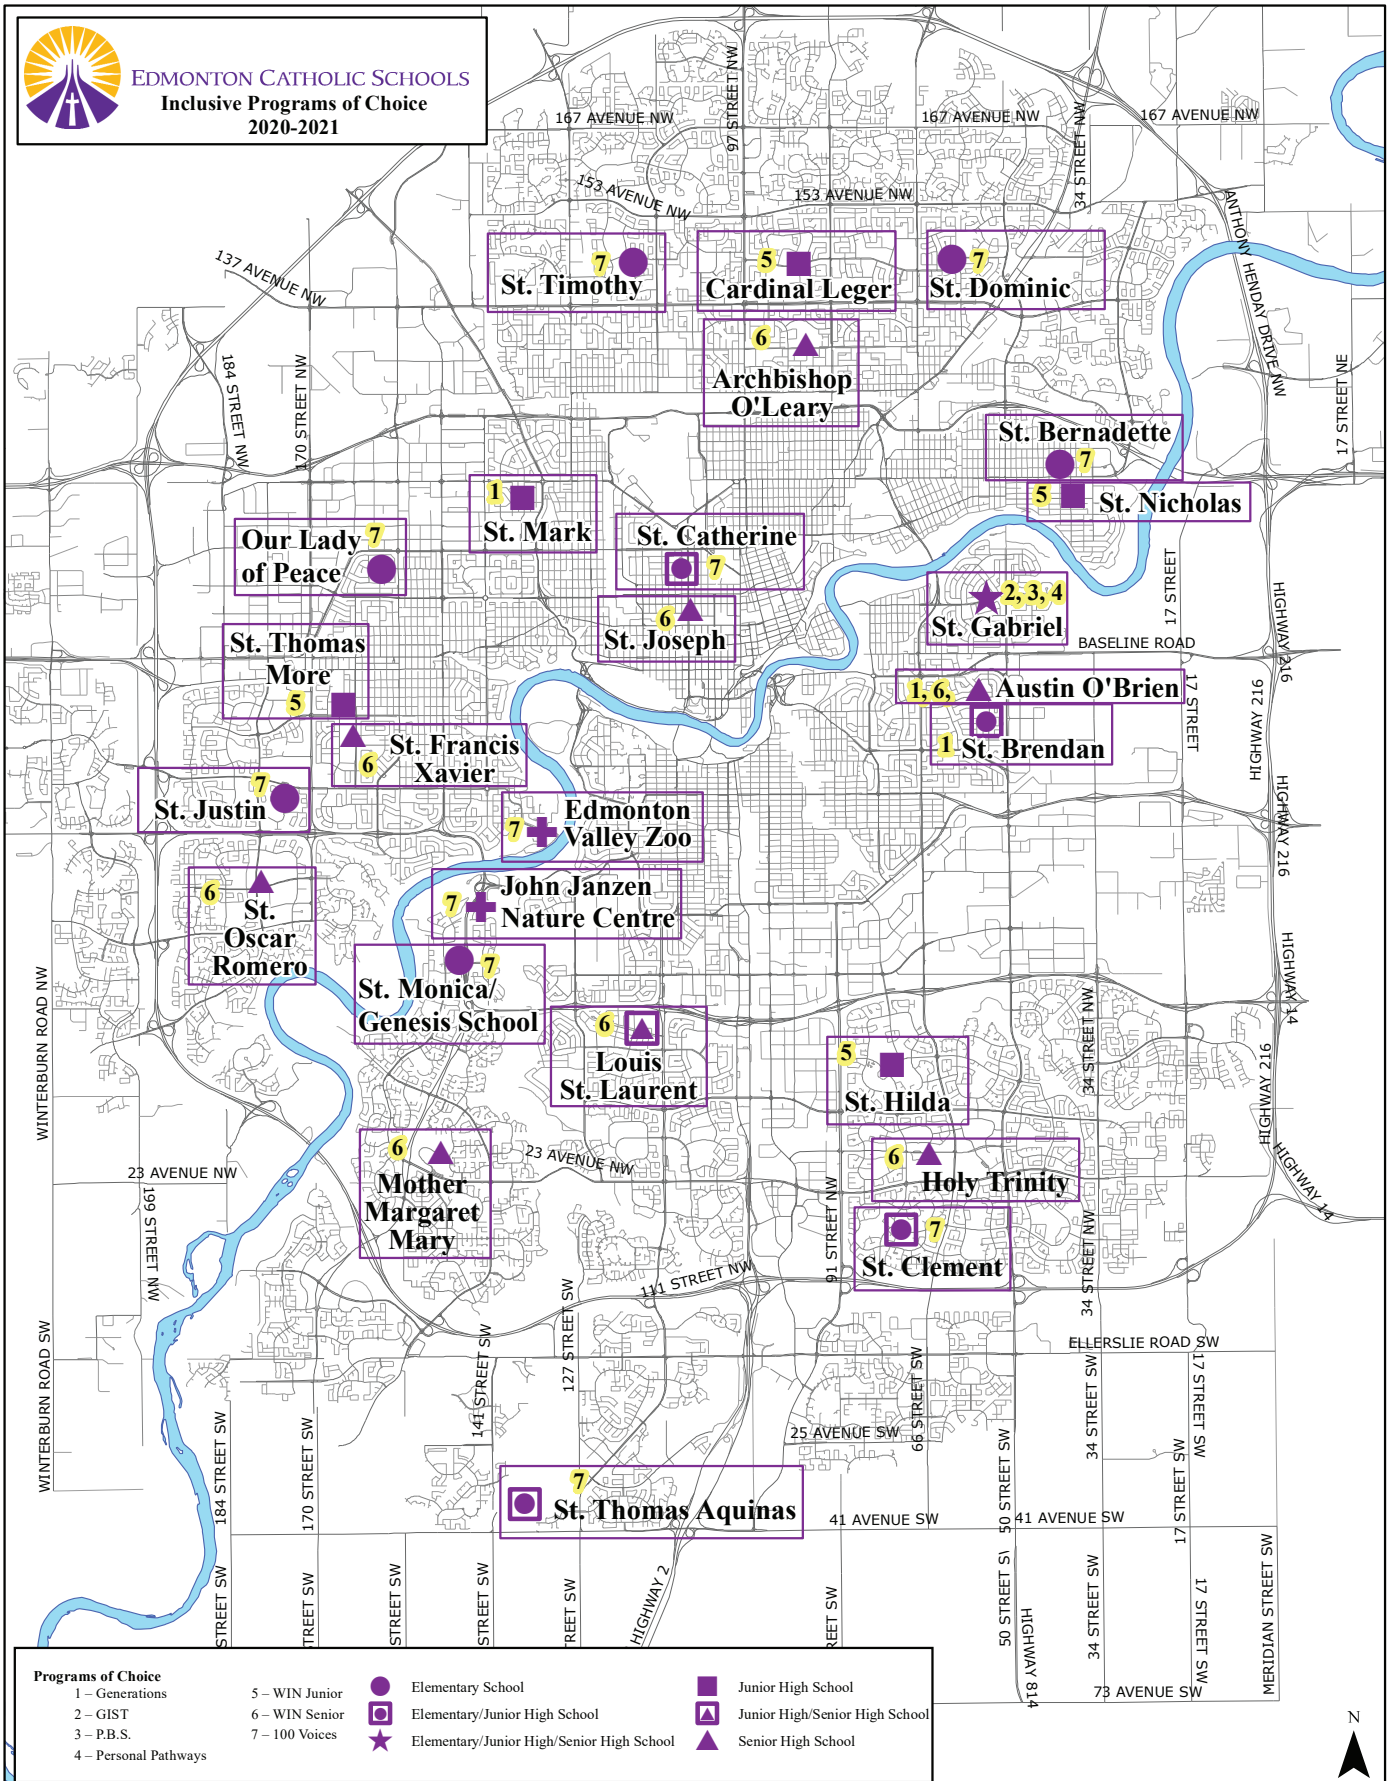

**EDMONTON CATHOLIC SCHOOLS**  
**Inclusive Programs of Choice**  
**2020-2021**

Programs of Choice			
1 – Generations	5 – WIN Junior	● Elementary School	■ Junior High School
2 – GIST	6 – WIN Senior	□ Elementary/Junior High School	▲ Junior High/Senior High School
3 – P.B.S.	7 – 100 Voices	★ Elementary/Junior High/Senior High School	▲ Senior High School
4 – Personal Pathways			