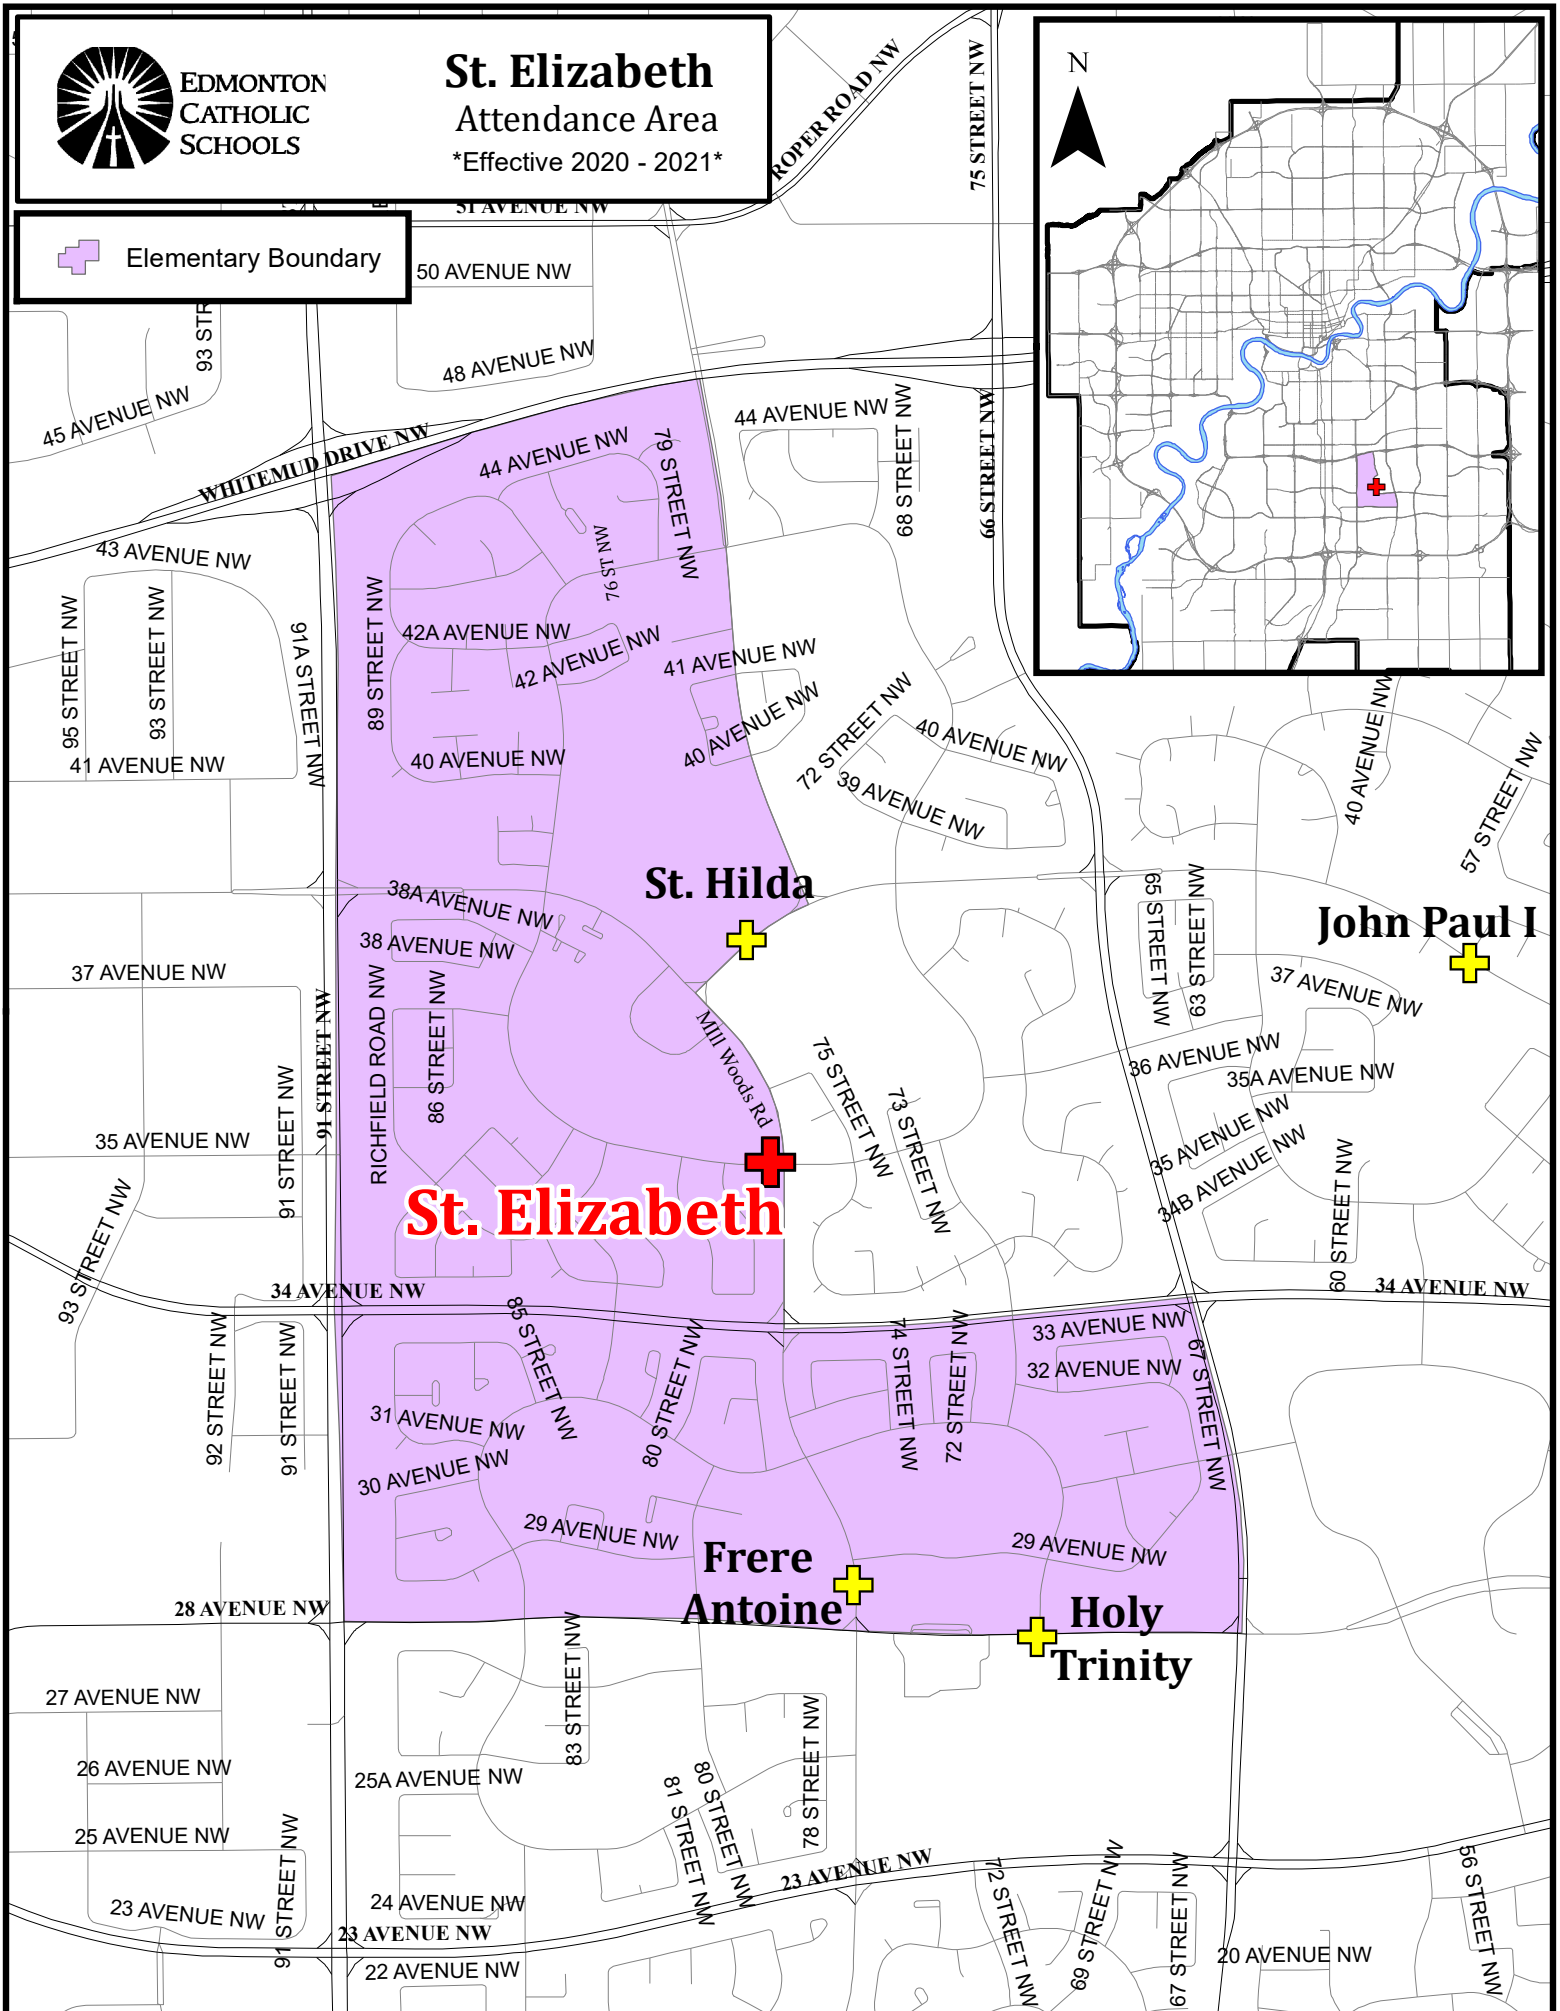

EDMONTON
CATHOLIC
SCHOOLS

St. Elizabeth

Attendance Area

Effective 2020 - 2021

 Elementary Boundary

St. Elizabeth

St. Hilda

John Paul I

**Frere
Antoine**

**Holy
Trinity**