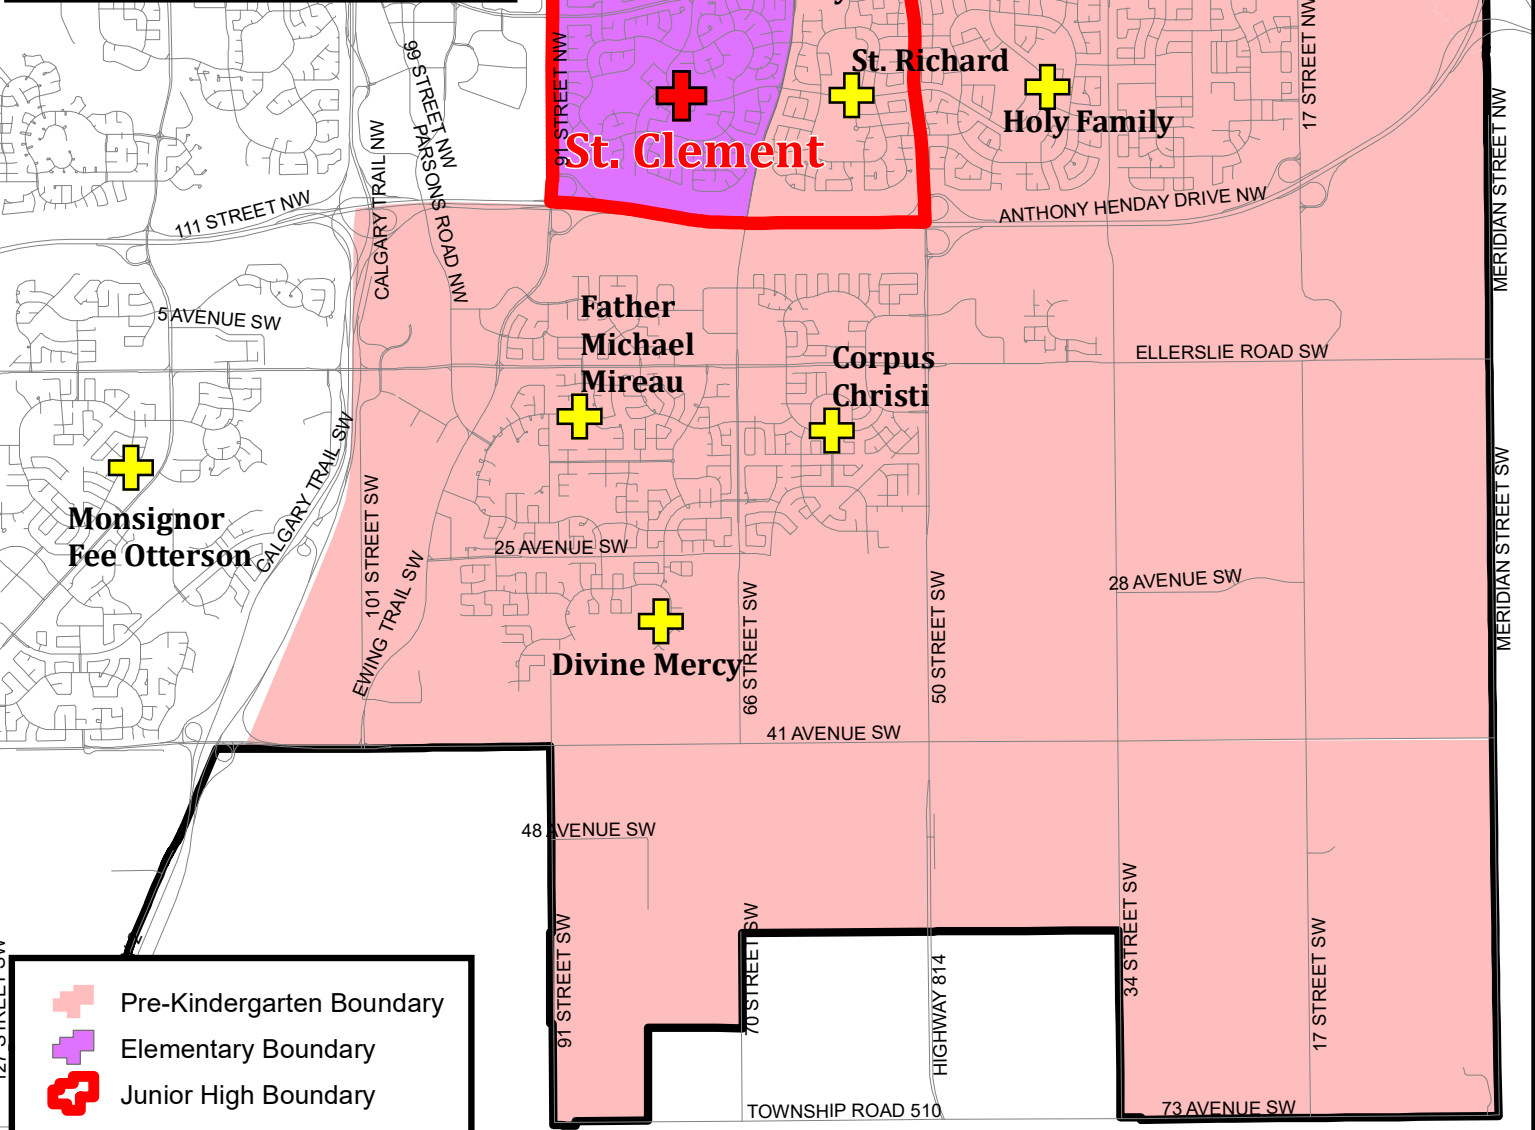

EDMONTON
CATHOLIC
SCHOOLS

St. Clement

Attendance Area

Effective 2020 - 2021

- Pre-Kindergarten Boundary
- Elementary Boundary
- Junior High Boundary